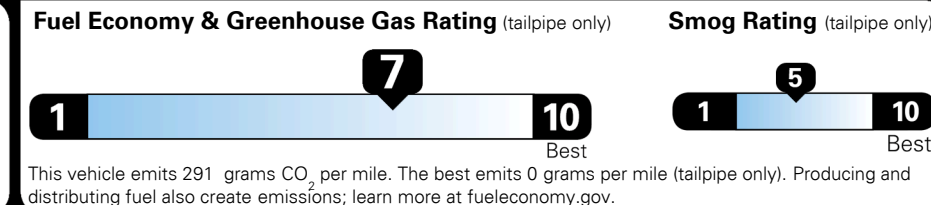

Actual results will vary for many reasons, including driving conditions and how you drive and maintain your vehicle. The average new vehicle gets 27 MPG and costs $7,500 to fuel over 5 years. Cost estimates are based on 15,000 miles per year at $ 2.70 per gallon. MPGe is miles per gasoline gallon equivalent. Vehicle emissions are a significant cause of climate change and smog.

fueleconomy.gov

Calculate personalized estimates and compare vehicles

GOVERNMENT 5-STAR SAFETY RATINGS

Overall Vehicle Score ★★★★★

Based on the combined rating of frontal, side and rollover. Should ONLY be compared to other vehicles of similar size and weight.

Frontal Driver ★★★★★

Crash Passenger ★★★★★

Based on the risk of injury in a frontal impact. Should ONLY be compared to other vehicles of similar size and weight.

Side Front seat ★★★★★

Crash Rear seat ★★★★★

Star ratings based on the risk of injury in a side impact.

Rollover ★★★★★

Star ratings based on the risk of rollover in a single-vehicle crash.

Star ratings range from 1 to 5 stars (★★★★★) with 5 being the highest.

Source: National Highway Traffic Safety Administration (NHTSA).

www.safercar.gov or 1-888-327-4236

Manufacturer's suggested retail price includes Manufacturer's recommended pre-delivery service. License and title fees, state and local taxes and other dealer installed options and accessories are not included in the manufacturer's suggested retail price.

PARTS CONTENT INFORMATION

FOR VEHICLES IN THIS CAR LINE U.S./CANADIAN PARTS CONTENT: 55 %

MAJOR SOURCES OF FOREIGN PARTS: KOREA: 35%

NOTE: PARTS CONTENT DOES NOT INCLUDE FINAL ASSEMBLY, DISTRIBUTION, OR OTHER NON-PARTS COSTS.

FOR THIS VEHICLE FINAL ASSEMBLY POINT: WEST POINT, GA, USA

COUNTRY OF ORIGIN

ENGINE: USA

TRANSMISSION: USA