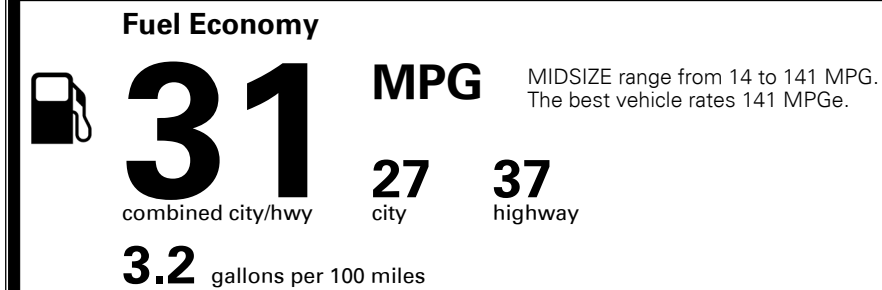

MANUFACTURER'S SUGGESTED RETAIL PRICE ▶ $ 24,590.00

COMPARE LXS FEATURES
Added to/in place of standard LX features
- Blind-Spot Collision-Avoidance Assist
- Rear Cross-Traffic Collision-Avoidance Assist
- Safe Exit Assist (SEA)
- Smart Key & Push Button Start
- Remote Start / Remote Climate (Key Fob)
- Smart Trunk (Open)
- Split-Folding Rear Seats w/ center armrest

ADDITIONAL INSTALLED EQUIPMENT:
(In addition to or in place of standard features)
Passion Red Paint $445.00
Carpeted Floor Mats $155.00

MSRP INCLUDING OPTIONS $ 25,190.00

INLAND FREIGHT AND HANDLING $ 995.00

TOTAL MANUFACTURER'S SUGGESTED RETAIL PRICE ▶ $ 26,185.00

TOTAL ADDITIONAL WEIGHT: 7.3

When you purchase this vehicle, Kia America, Inc. collects personal information you provide to the dealership. For information on our collection and use of personal information and your rights, please see our Privacy policy on www.kia.com.

#1 LONG-TERM DEPENDABILITY AMONG MASS MARKET BRANDS.

EPA DOT Fuel Economy and Environment

Gasoline Vehicle

You save $1,000
in fuel costs over 5 years compared to the average new vehicle.

Annual fuel cost $1,300