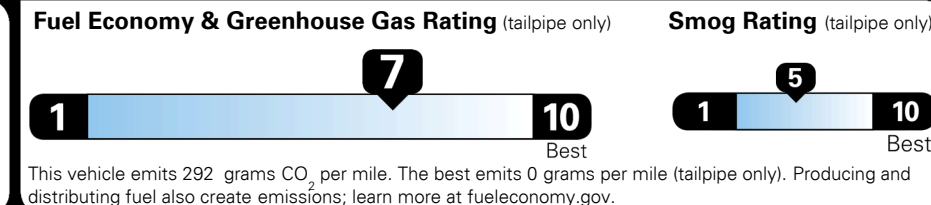

EPA DOT Fuel Economy and Environment

Gasoline Vehicle

Fuel Economy

31 MPG MIDSIZE range from 14 to 142 MPG. The best vehicle rates 142 MPGe.
combined city/hwy
27 city
37 highway
3.2 gallons per 100 miles

You save $750
in fuel costs over 5 years compared to the average new vehicle.

Annual fuel cost $1,150