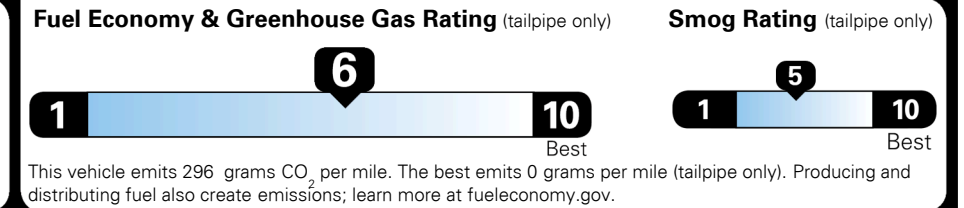

EPA DOT Fuel Economy and Environment

Gasoline Vehicle

Fuel Economy
30 MPG
combined city/hwy
27 city
35 highway
3.3 gallons per 100 miles

MIDSIZE CARS range from 14 to 141 MPG. The best vehicle rates 141 MPGe.

You save $750
in fuel costs over 5 years compared to the average new vehicle.

Annual fuel cost $1,350