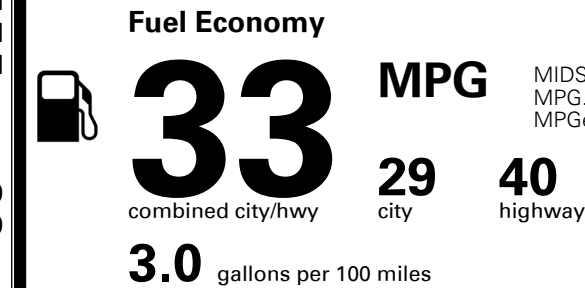

EPA DOT Fuel Economy and Environment

Gasoline Vehicle