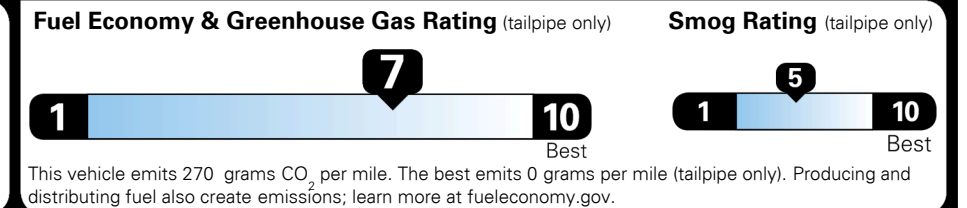

**You save
$1,250**
in fuel costs
over 5 years
compared to the
average new vehicle.

**Annual fuel cost
$1,250**