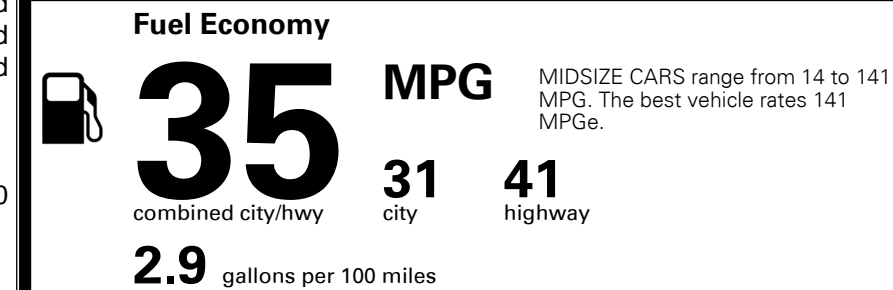

MANUFACTURER'S SUGGESTED RETAIL PRICE ▶

$ 18,790.00

Added to/in place of standard FE MT features
COMPARE FE AT FEATURES
- Intelligent Variable Transmission (IVT)
- Drive Mode Select (DMS)

Included
Included
Included

ADDITIONAL INSTALLED EQUIPMENT:
(In addition to or in place of standard features)
Carpeted Floor Mats

$155.00

MSRP INCLUDING OPTIONS

$ 18,945.00

INLAND FREIGHT AND HANDLING

$ 995.00

TOTAL MANUFACTURER'S SUGGESTED RETAIL PRICE ▶

$ 19,940.00

When you purchase this vehicle, Kia America, Inc. collects personal information you provide to the dealership. For information on our collection and use of personal information and your rights, please see our Privacy policy on www.kia.com.

TOTAL ADDITIONAL WEIGHT:

**#1 LONG-TERM DEPENDABILITY
AMONG MASS MARKET BRANDS.**

EPA DOT Fuel Economy and Environment

Gasoline Vehicle

You save $1,750
in fuel costs over 5 years compared to the average new vehicle.

Annual fuel cost $1,150