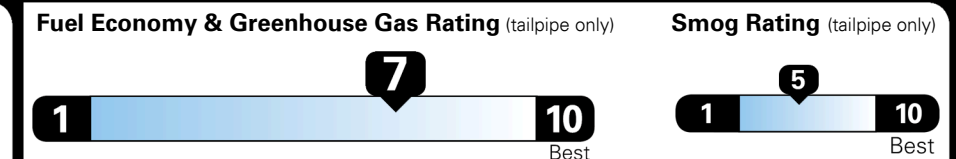

Actual results will vary for many reasons, including driving conditions and how you drive and maintain your vehicle. The average new vehicle gets 27 MPG and costs $7,500 to fuel over 5 years. Cost estimates are based on 15,000 miles per year at $ 2.70 per gallon. MPGe is miles per gasoline gallon equivalent. Vehicle emissions are a significant cause of climate change and smog.

fuel economy.gov

Calculate personalized estimates and compare vehicles

GOVERNMENT 5-STAR SAFETY RATINGS

Overall Vehicle Score	★★★★★▲
Based on the combined rating of frontal, side and rollover. Should ONLY be compared to other vehicles of similar size and weight. ▲ Safety Concern: Visit www.safercar.gov or call 1-888-327-4236 for more details.	
Frontal Driver	★★★★
Crash Passenger	★★★
Based on the risk of injury in a frontal impact. Should ONLY be compared to other vehicles of similar size and weight.	
Side Front seat	★★★★★
Crash Rear seat	★★★★★▲
Star ratings based on the risk of injury in a side impact.	
Rollover	★★★★
Star ratings based on the risk of rollover in a single-vehicle crash.	

Star ratings range from 1 to 5 stars (★★★★★) with 5 being the highest.
Source: National Highway Traffic Safety Administration (NHTSA).
www.safercar.gov or 1-888-327-4236

Manufacturer's suggested retail price includes Manufacturer's recommended pre-delivery service. License and title fees, state and local taxes and other dealer installed options and accessories are not included in the manufacturer's suggested retail price.

PARTS CONTENT INFORMATION

FOR VEHICLES IN THIS CAR LINE U.S./CANADIAN PARTS CONTENT: 5 %

MAJOR SOURCES OF FOREIGN PARTS:
MEXICO: 60%
KOREA: 30%

NOTE: PARTS CONTENT DOES NOT INCLUDE FINAL ASSEMBLY, DISTRIBUTION, OR OTHER NON-PARTS COSTS.

FOR THIS VEHICLE FINAL ASSEMBLY POINT:
MEXICO

COUNTRY OF ORIGIN ENGINE: MEXICO
TRANSMISSION: MEXICO