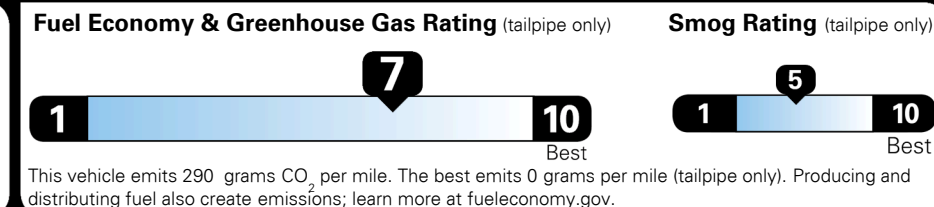

Actual results will vary for many reasons, including driving conditions and how you drive and maintain your vehicle. The average new vehicle gets 27 MPG and costs $7,500 to fuel over 5 years. Cost estimates are based on 15,000 miles per year at $ 2.70 per gallon. MPGe is miles per gasoline gallon equivalent. Vehicle emissions are a significant cause of climate change and smog.

fuel economy.gov

Calculate personalized estimates and compare vehicles

GOVERNMENT 5-STAR SAFETY RATINGS

Overall Vehicle Score		★★★★★▲
Based on the combined rating of frontal, side and rollover. Should ONLY be compared to other vehicles of similar size and weight. ▲ Safety Concern: Visit www.safercar.gov or call 1-888-327-4236 for more details.		
Frontal	Driver	★★★★★
Crash	Passenger	★★★★★
Based on the risk of injury in a frontal impact. Should ONLY be compared to other vehicles of similar size and weight.		
Side	Front seat	★★★★★
Crash	Rear seat	★★★★★▲
Star ratings based on the risk of injury in a side impact.		
Rollover		★★★★★
Star ratings based on the risk of rollover in a single-vehicle crash.		

Star ratings range from 1 to 5 stars (★★★★★) with 5 being the highest.
Source: National Highway Traffic Safety Administration (NHTSA).
www.safercar.gov or 1-888-327-4236

Manufacturer's suggested retail price includes Manufacturer's recommended pre-delivery service. License and title fees, state and local taxes and other dealer installed options and accessories are not included in the manufacturer's suggested retail price.

PARTS CONTENT INFORMATION

FOR VEHICLES IN THIS CAR LINE U.S./CANADIAN PARTS CONTENT: 5 %

MAJOR SOURCES OF FOREIGN PARTS:
MEXICO: 60%
KOREA: 30%

NOTE: PARTS CONTENT DOES NOT INCLUDE FINAL ASSEMBLY, DISTRIBUTION, OR OTHER NON-PARTS COSTS.

FOR THIS VEHICLE FINAL ASSEMBLY POINT:
MEXICO

COUNTRY OF ORIGIN ENGINE:
MEXICO

TRANSMISSION:
KOREA