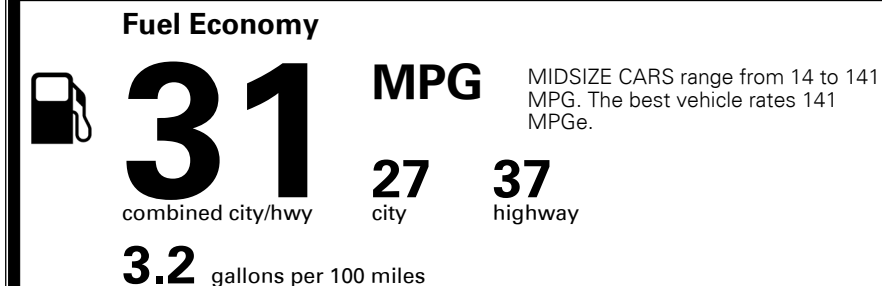

MANUFACTURER'S SUGGESTED RETAIL PRICE ▶

$ 17,890.00

ADDITIONAL INSTALLED EQUIPMENT:
(In addition to or in place of standard features)
Aurora Black Paint $295.00
Carpeted Floor Mats $155.00

MSRP INCLUDING OPTIONS $ 18,340.00

INLAND FREIGHT AND HANDLING $ 995.00

TOTAL MANUFACTURER'S SUGGESTED RETAIL PRICE ▶

$ 19,335.00

When you purchase this vehicle, Kia America, Inc. collects personal information you provide to the dealership. For information on our collection and use of personal information and your rights, please see our Privacy policy on www.kia.com.

TOTAL ADDITIONAL WEIGHT: 6.9

**#1 LONG-TERM DEPENDABILITY
AMONG MASS MARKET BRANDS.**

EPA DOT Fuel Economy and Environment

Gasoline Vehicle

**You save
$1,000**
in fuel costs
over 5 years
compared to the
average new vehicle.

**Annual fuel cost
$1,300**