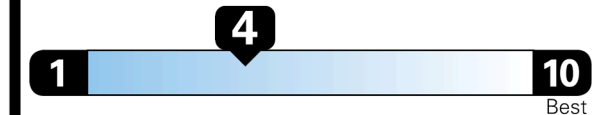

Fuel Economy & Greenhouse Gas Rating (tailpipe only)