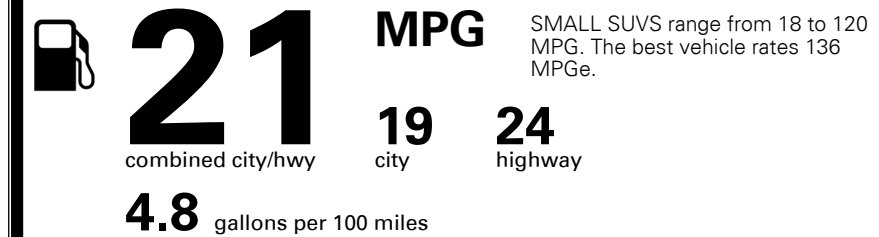

\$ 1,045.00

TOTAL MANUFACTURER'S SUGGESTED RETAIL PRICE ▶

\$ 36,565.00

TOTAL ADDITIONAL WEIGHT: 6.4

EPA DOT Fuel Economy and Environment

Gasoline Vehicle

Fuel Economy

You spend
\$2,250
 more in fuel costs
 over 5 years
 compared to the
 average new vehicle.

Annual fuel cost
\$1,950

Fuel Economy & Greenhouse Gas Rating (tailpipe only)

Smog Rating (tailpipe only)

This vehicle emits 421 grams CO₂ per mile. The best emits 0 grams per mile (tailpipe only). Producing and distributing fuel also create emissions; learn more at fuelconomy.gov.