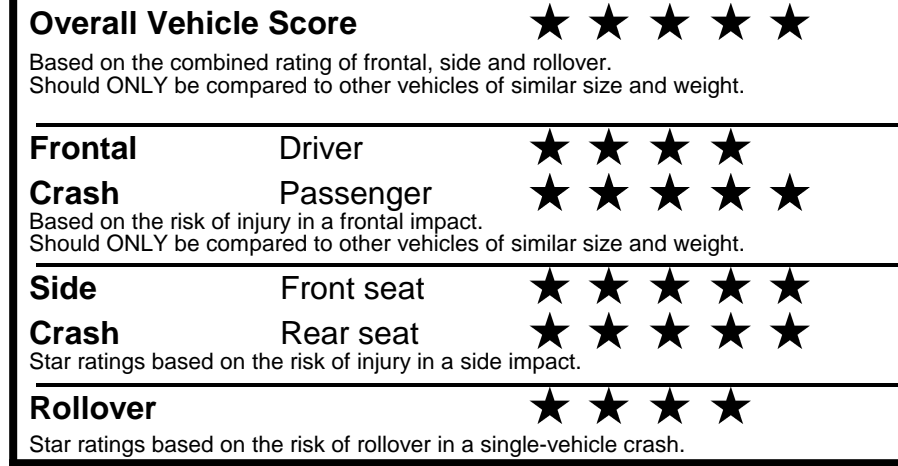

fuel economy.gov

Calculate personalized estimates and compare vehicles

GOVERNMENT 5-STAR SAFETY RATINGS

Star ratings range from 1 to 5 stars (★★★★★) with 5 being the highest.
 Source: National Highway Traffic Safety Administration (NHTSA).
www.safercar.gov or 1-888-327-4236