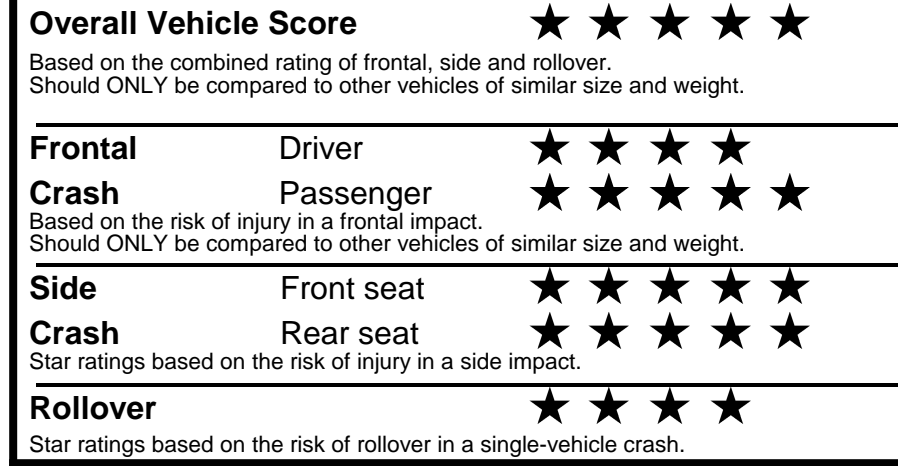

fueleconomy.gov

Calculate personalized estimates and compare vehicles

GOVERNMENT 5-STAR SAFETY RATINGS

Star ratings range from 1 to 5 stars (★★★★★) with 5 being the highest.
 Source: National Highway Traffic Safety Administration (NHTSA).
www.safercar.gov or 1-888-327-4236