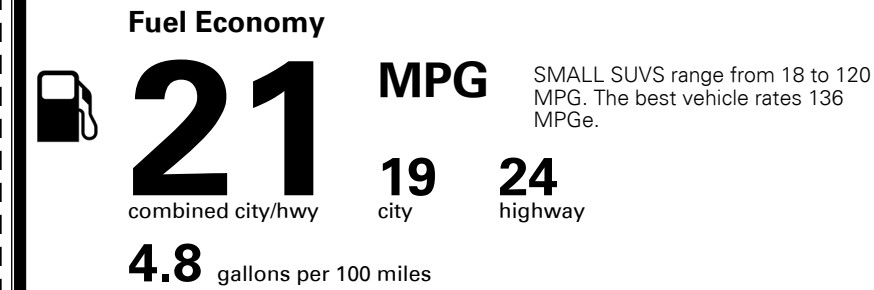

\$135.00
 \$50.00

\$ 36,220.00

EPA DOT Fuel Economy and Environment

Gasoline Vehicle

You spend \$2,250 more in fuel costs over 5 years
 compared to the average new vehicle.

Annual fuel cost \$1,950

Actual results will vary for many reasons, including driving conditions and how you drive and maintain your vehicle. The average new vehicle gets 27 MPG and costs \$7,500 to fuel over 5 years. Cost estimates are based on 15,000 miles per year at \$ 2.70 per gallon. MPGe is miles per gasoline gallon equivalent. Vehicle emissions are a significant cause of climate change and smog.