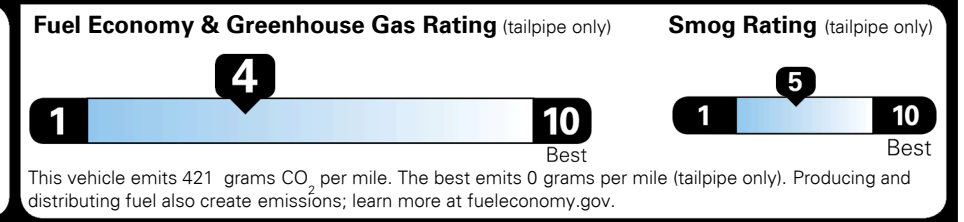

\$135.00
 \$50.00

\$ 36,220.00

EPA DOT Fuel Economy and Environment

Gasoline Vehicle

You spend \$2,250 more in fuel costs over 5 years
 compared to the average new vehicle.

Annual fuel cost \$1,950

Actual results will vary for many reasons, including driving conditions and how you drive and maintain your vehicle. The average new vehicle gets 27 MPG and costs \$7,500 to fuel over 5 years. Cost estimates are based on 15,000 miles per year at \$ 2.70 per gallon. MPGe is miles per gasoline gallon equivalent. Vehicle emissions are a significant cause of climate change and smog.