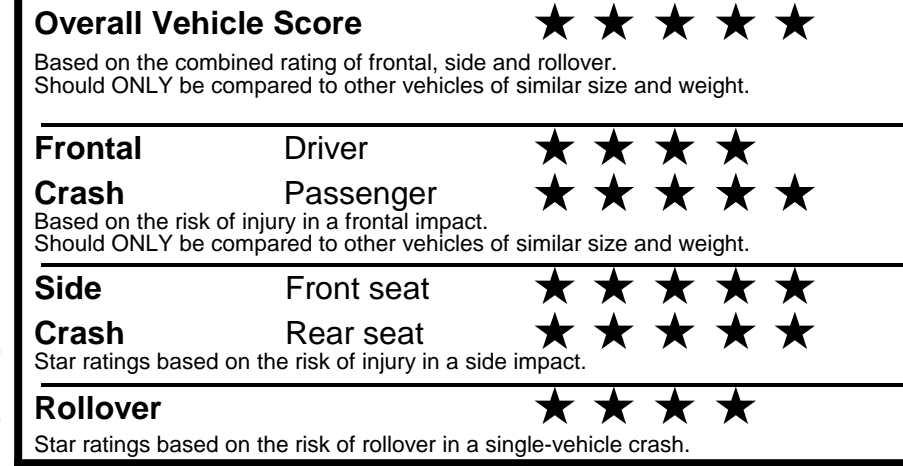

GOVERNMENT 5-STAR SAFETY RATINGS

Star ratings range from 1 to 5 stars (★★★★★) with 5 being the highest.
Source: National Highway Traffic Safety Administration (NHTSA).
www.safercar.gov or 1-888-327-4236

Manufacturer's suggested retail price includes Manufacturer's recommended pre-delivery service. License and title fees, state and local taxes and other dealer installed options and accessories are not included in the manufacturer's suggested retail price.

PARTS CONTENT INFORMATION

FOR VEHICLES IN THIS CAR LINE U.S./CANADIAN PARTS CONTENT: 1 %

MAJOR SOURCES OF FOREIGN PARTS:
OTHER: 8%
KOREA: 91%

NOTE: PARTS CONTENT DOES NOT INCLUDE FINAL ASSEMBLY, DISTRIBUTION, OR OTHER NON-PARTS COSTS.

FOR THIS VEHICLE FINAL ASSEMBLY POINT: GWANGJU, KOREA

COUNTRY OF ORIGIN ENGINE: KOREA
TRANSMISSION: KOREA

TOTAL ADDITIONAL WEIGHT: 6.4