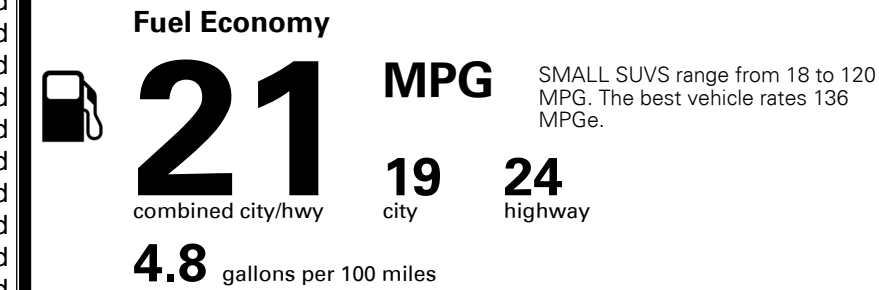

\$135.00

\$ 35,125.00

\$ 1,045.00

\$ 36,170.00

EPA DOT Fuel Economy and Environment

Gasoline Vehicle

You spend \$2,250 more in fuel costs over 5 years
 compared to the average new vehicle.

Annual fuel cost \$1,950