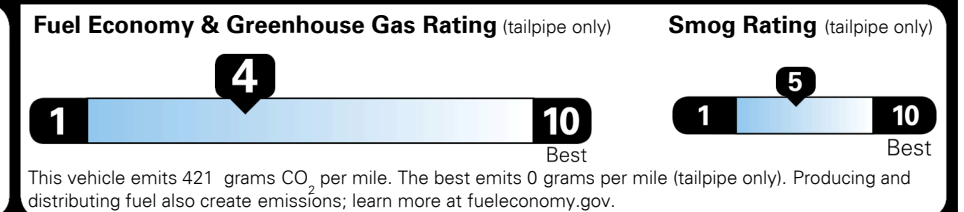

\$135.00

\$ 35,125.00

\$ 1,045.00

\$ 36,170.00

EPA DOT Fuel Economy and Environment

Gasoline Vehicle

You spend \$2,250 more in fuel costs over 5 years
 compared to the average new vehicle.

Annual fuel cost \$1,950