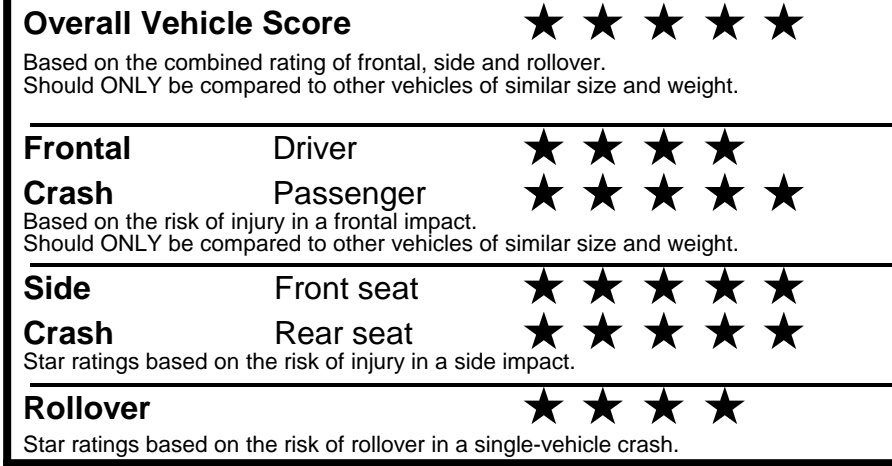

fueleconomy.gov

Calculate personalized estimates and compare vehicles

GOVERNMENT 5-STAR SAFETY RATINGS

Star ratings range from 1 to 5 stars (★★★★★) with 5 being the highest.
 Source: National Highway Traffic Safety Administration (NHTSA).
www.safercar.gov or 1-888-327-4236