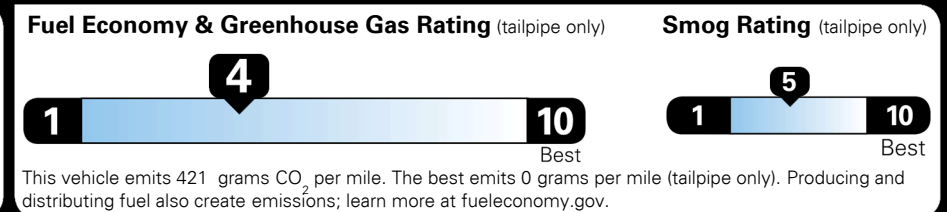

You spend $2,250 more in fuel costs over 5 years
compared to the average new vehicle.

Annual fuel cost $1,950