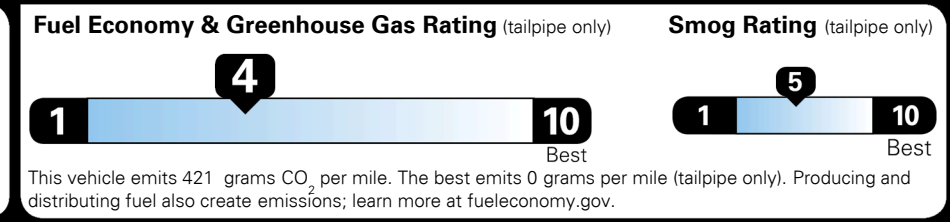

You spend
$2,250
more in fuel costs
over 5 years
compared to the
average new vehicle.

Annual fuel cost
$1,950