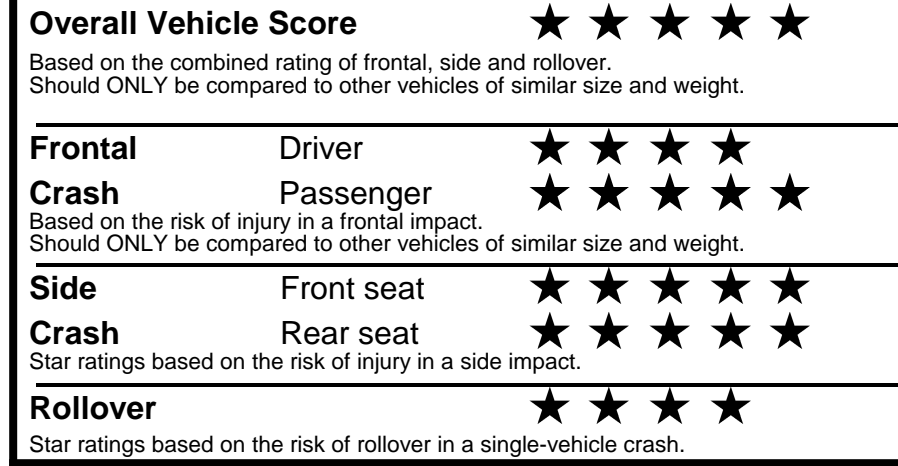

fuelconomy.gov

Calculate personalized estimates and compare vehicles

GOVERNMENT 5-STAR SAFETY RATINGS

Star ratings range from 1 to 5 stars (★★★★★) with 5 being the highest.
 Source: National Highway Traffic Safety Administration (NHTSA).
www.safercar.gov or 1-888-327-4236