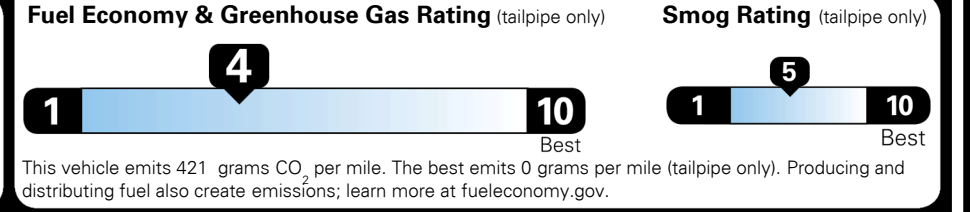

You spend $2,250 more in fuel costs over 5 years
compared to the average new vehicle.

Annual fuel cost $1,950