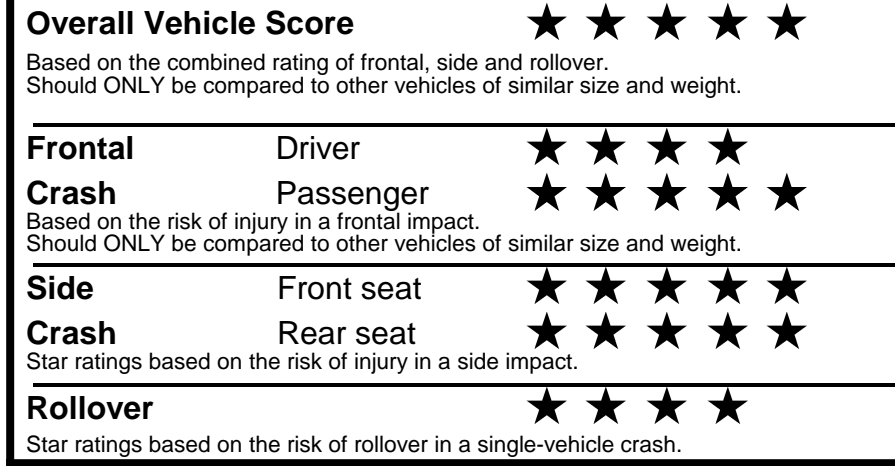

fueleconomy.gov

Calculate personalized estimates and compare vehicles

GOVERNMENT 5-STAR SAFETY RATINGS

Star ratings range from 1 to 5 stars (★★★★★) with 5 being the highest.
 Source: National Highway Traffic Safety Administration (NHTSA).
www.safercar.gov or 1-888-327-4236