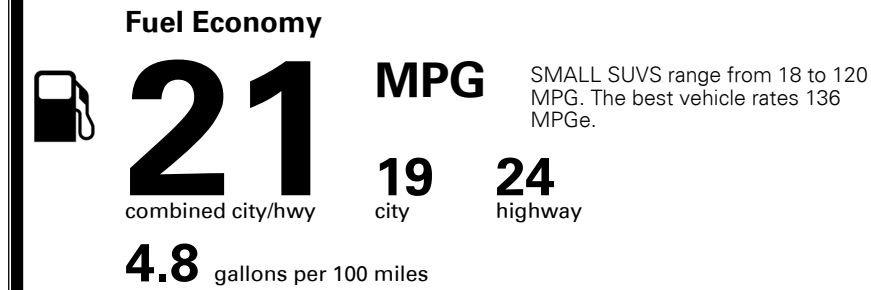

\$135.00
 \$115.00
 \$425.00

\$ 35,665.00

\$ 1,045.00

\$ 36,710.00

EPA DOT Fuel Economy and Environment

Gasoline Vehicle

You spend \$2,250 more in fuel costs over 5 years
 compared to the average new vehicle.