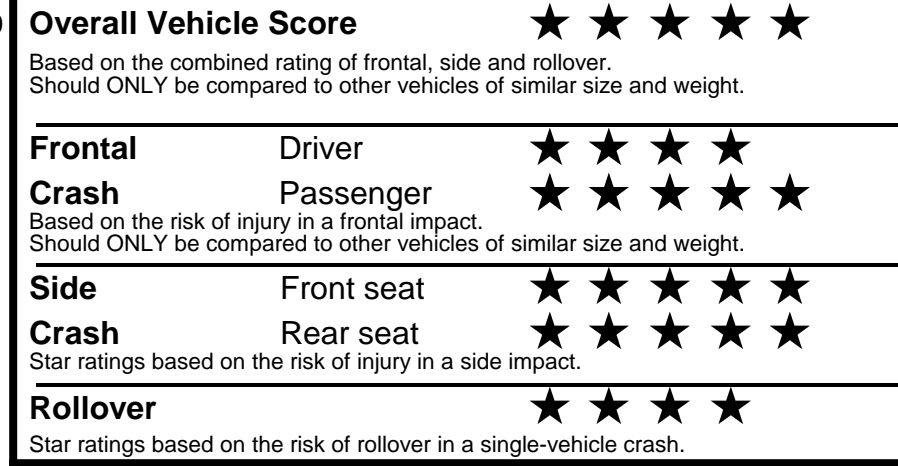

fuelconomy.gov

Calculate personalized estimates and compare vehicles

GOVERNMENT 5-STAR SAFETY RATINGS

Star ratings range from 1 to 5 stars (★★★★★) with 5 being the highest.
 Source: National Highway Traffic Safety Administration (NHTSA).
www.safercar.gov or 1-888-327-4236