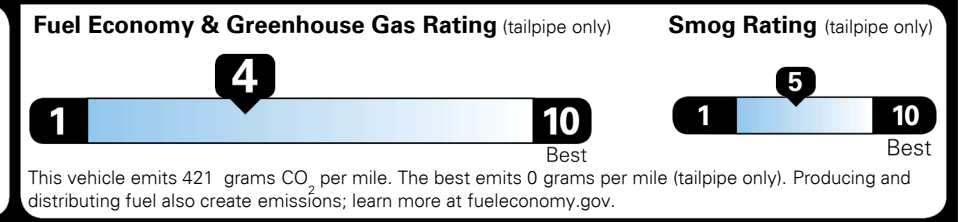

Actual results will vary for many reasons, including driving conditions and how you drive and maintain your vehicle. The average new vehicle gets 27 MPG and costs $7,500 to fuel over 5 years. Cost estimates are based on 15,000 miles per year at $ 2.70 per gallon. MPGe is miles per gasoline gallon equivalent. Vehicle emissions are a significant cause of climate change and smog.

fuelconomy.gov

Calculate personalized estimates and compare vehicles