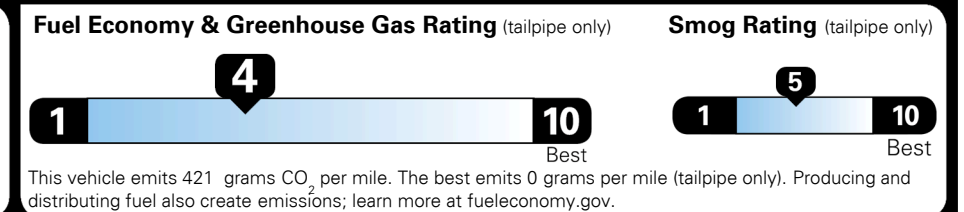

You spend $2,250 more in fuel costs over 5 years
compared to the average new vehicle.

Annual fuel cost $1,950