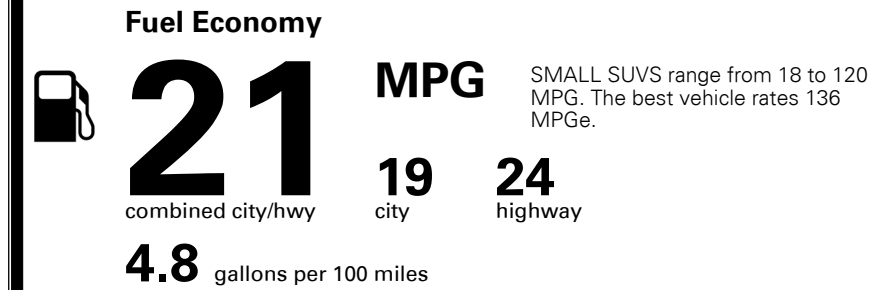

\$135.00
 \$150.00
 \$80.00

\$ 35,355.00

\$ 1,045.00

\$ 36,400.00

EPA DOT Fuel Economy and Environment

Gasoline Vehicle

You spend \$2,250 more in fuel costs over 5 years
 compared to the average new vehicle.