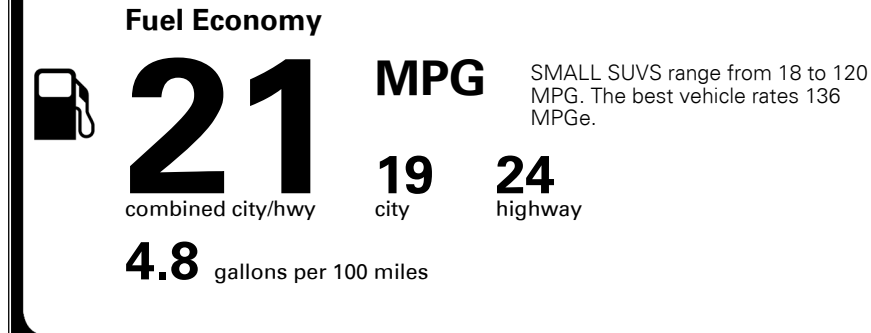

\$135.00
 \$150.00
 \$80.00

\$ 35,355.00

\$ 1,045.00

\$ 36,400.00

EPA DOT Fuel Economy and Environment

Gasoline Vehicle

You spend \$2,250 more in fuel costs over 5 years
 compared to the average new vehicle.