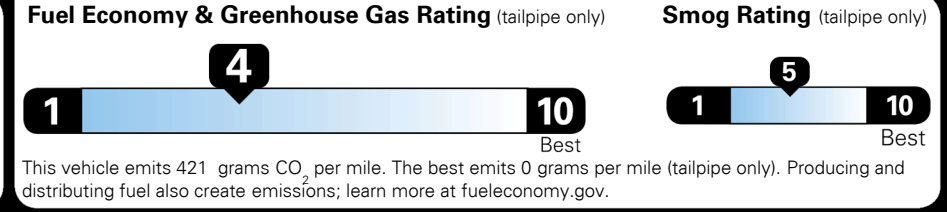

You spend $2,250 more in fuel costs over 5 years
compared to the average new vehicle.

Annual fuel cost $1,950