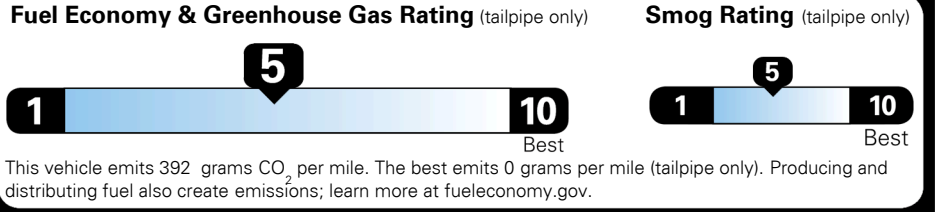

Included
 Included
 Included
 Included
 Included
 Included
 Included
 Included
 Included
 Included

\$395.00
 Included
 \$95.00
 \$135.00
 \$150.00

\$ 34,265.00

\$ 1,045.00

\$ 35,310.00

#1 MASS MARKET BRAND IN
 J.D. POWER INITIAL QUALITY,
 5 YEARS IN A ROW.

GIVE IT EVERYTHING KIA

For J.D. Power 2019 award information, go to jdpower.com/awards for more details.

EPA DOT Fuel Economy and Environment

Gasoline Vehicle

Fuel Economy

23 MPG
 combined city/hwy

20 MPG
 city

28 MPG
 highway

4.3 gallons per 100 miles

SMALL SUVs range from 18 to 120 MPG. The best vehicle rates 136 MPGe.

You spend \$1,250 more in fuel costs over 5 years
 compared to the average new vehicle.

Annual fuel cost \$1,750