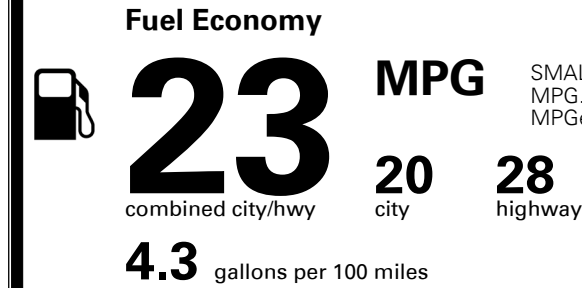

\$ 34,265.00

INLAND FREIGHT AND HANDLING

\$ 1,045.00

TOTAL MANUFACTURER'S SUGGESTED RETAIL PRICE ▶

\$ 35,310.00

EPA DOT Fuel Economy and Environment

Gasoline Vehicle

SMALL SUVs range from 18 to 120 MPG. The best vehicle rates 136 MPGe.