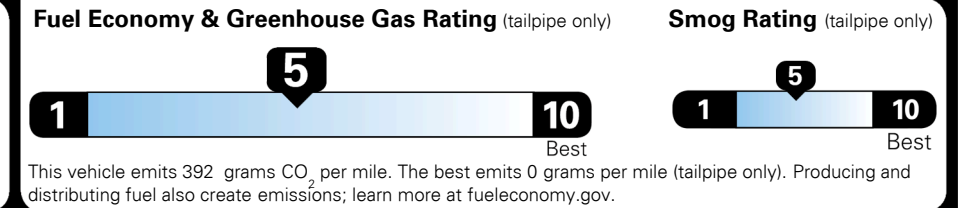

Actual results will vary for many reasons, including driving conditions and how you drive and maintain your vehicle. The average new vehicle gets 27 MPG and costs $7,500 to fuel over 5 years. Cost estimates are based on 15,000 miles per year at $ 2.70 per gallon. MPGe is miles per gasoline gallon equivalent. Vehicle emissions are a significant cause of climate change and smog.

fuel economy.gov

Calculate personalized estimates and compare vehicles

GOVERNMENT 5-STAR SAFETY RATINGS

Overall Vehicle Score ★ ★ ★ ★ ★

Based on the combined rating of frontal, side and rollover. Should ONLY be compared to other vehicles of similar size and weight.

Frontal Crash Driver ★ ★ ★ ★ ★
Passenger ★ ★ ★ ★ ★

Based on the risk of injury in a frontal impact. Should ONLY be compared to other vehicles of similar size and weight.

Side Crash Front seat ★ ★ ★ ★ ★
Rear seat ★ ★ ★ ★ ★

Star ratings based on the risk of injury in a side impact.

Rollover ★ ★ ★ ★ ★
Star ratings based on the risk of rollover in a single-vehicle crash.

Star ratings range from 1 to 5 stars (★★★★★) with 5 being the highest.
Source: National Highway Traffic Safety Administration (NHTSA).
www.safercar.gov or 1-888-327-4236

Manufacturer's suggested retail price includes Manufacturer's recommended pre-delivery service. License and title fees, state and local taxes and other dealer installed options and accessories are not included in the manufacturer's suggested retail price.

PARTS CONTENT INFORMATION

FOR VEHICLES IN THIS CAR LINE U.S./CANADIAN PARTS CONTENT: 1 %

MAJOR SOURCES OF FOREIGN PARTS:
OTHER: 8%
KOREA: 91%

NOTE: PARTS CONTENT DOES NOT INCLUDE FINAL ASSEMBLY, DISTRIBUTION, OR OTHER NON-PARTS COSTS.

FOR THIS VEHICLE FINAL ASSEMBLY POINT: GWANGJU, KOREA

COUNTRY OF ORIGIN

ENGINE: KOREA

TRANSMISSION: KOREA