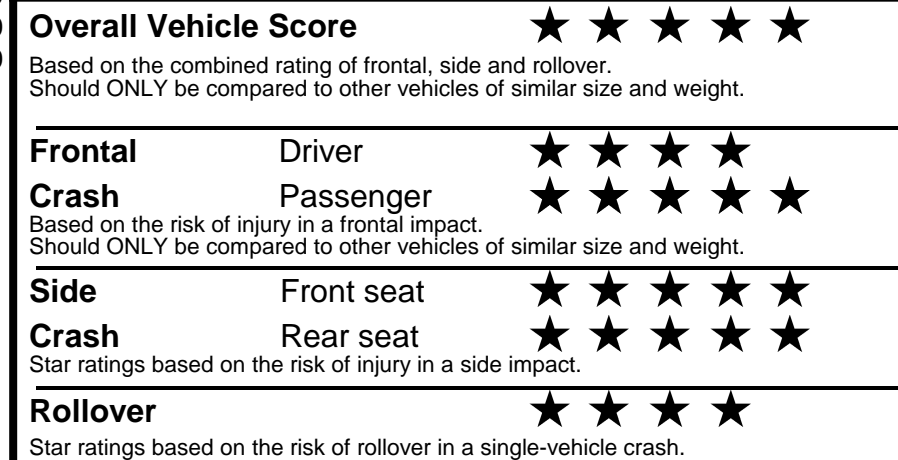

fuel economy.gov

Calculate personalized estimates and compare vehicles

GOVERNMENT 5-STAR SAFETY RATINGS

Star ratings range from 1 to 5 stars (★★★★★) with 5 being the highest.
 Source: National Highway Traffic Safety Administration (NHTSA).
www.safercar.gov or 1-888-327-4236