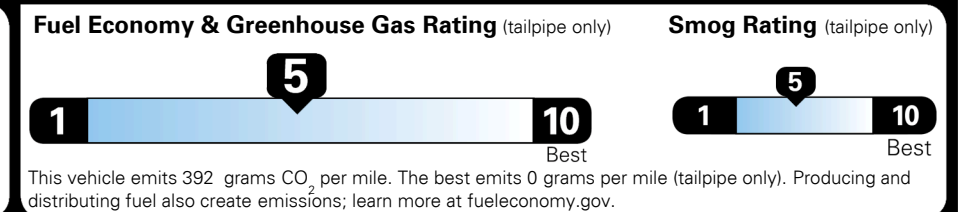

\$ 35,310.00

TOTAL ADDITIONAL WEIGHT: 22.7

EPA DOT Fuel Economy and Environment

Gasoline Vehicle

Fuel Economy

23 MPG
 combined city/hwy

20 MPG
 city

28 MPG
 highway

4.3 gallons per 100 miles

SMALL SUVs range from 18 to 120 MPG. The best vehicle rates 136 MPGe.

You spend \$1,250 more in fuel costs over 5 years
 compared to the average new vehicle.

Annual fuel cost \$1,750