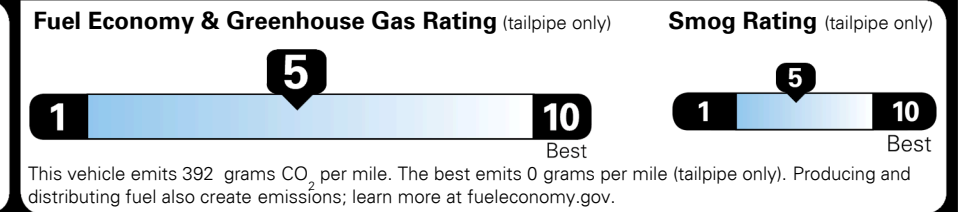

You spend
$1,250
more in fuel costs
over 5 years
compared to the
average new vehicle.

Annual fuel cost
$1,750

Actual results will vary for many reasons, including driving conditions and how you drive and maintain your vehicle. The average new vehicle gets 27 MPG and costs $7,500 to fuel over 5 years. Cost estimates are based on 15,000 miles per year at $ 2.70 per gallon. MPGe is miles per gasoline gallon equivalent. Vehicle emissions are a significant cause of climate change and smog.

fuel economy.gov

Calculate personalized estimates and compare vehicles

GOVERNMENT 5-STAR SAFETY RATINGS

Overall Vehicle Score ★ ★ ★ ★ ★

Based on the combined rating of frontal, side and rollover. Should ONLY be compared to other vehicles of similar size and weight.

Frontal Driver ★ ★ ★ ★ ★

Crash Passenger ★ ★ ★ ★ ★

Based on the risk of injury in a frontal impact. Should ONLY be compared to other vehicles of similar size and weight.

Side Front seat ★ ★ ★ ★ ★

Crash Rear seat ★ ★ ★ ★ ★

Star ratings based on the risk of injury in a side impact.

Rollover ★ ★ ★ ★ ★

Star ratings based on the risk of rollover in a single-vehicle crash.

Star ratings range from 1 to 5 stars (★★★★★) with 5 being the highest.

Source: National Highway Traffic Safety Administration (NHTSA).

www.safercar.gov or 1-888-327-4236

Manufacturer's suggested retail price includes Manufacturer's recommended pre-delivery service. License and title fees, state and local taxes and other dealer installed options and accessories are not included in the manufacturer's suggested retail price.

PARTS CONTENT INFORMATION

FOR VEHICLES IN THIS CAR LINE U.S./CANADIAN PARTS CONTENT: 1 %

MAJOR SOURCES OF FOREIGN PARTS:
OTHER: 8%
KOREA: 91%

NOTE: PARTS CONTENT DOES NOT INCLUDE FINAL ASSEMBLY, DISTRIBUTION, OR OTHER NON-PARTS COSTS.

FOR THIS VEHICLE FINAL ASSEMBLY POINT:
GWANGJU, KOREA

COUNTRY OF ORIGIN

ENGINE: KOREA

TRANSMISSION: KOREA

TOTAL ADDITIONAL WEIGHT: 10.7