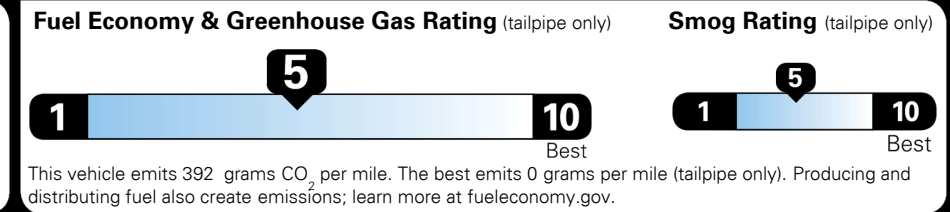

You spend
$1,250
more in fuel costs
over 5 years
compared to the
average new vehicle.

Annual fuel cost
$1,750

Actual results will vary for many reasons, including driving conditions and how you drive and maintain your vehicle. The average new vehicle gets 27 MPG and costs $7,500 to fuel over 5 years. Cost estimates are based on 15,000 miles per year at $ 2.70 per gallon. MPGe is miles per gasoline gallon equivalent. Vehicle emissions are a significant cause of climate change and smog.

fuel economy.gov

Calculate personalized estimates and compare vehicles

GOVERNMENT 5-STAR SAFETY RATINGS

Overall Vehicle Score ★ ★ ★ ★ ★

Based on the combined rating of frontal, side and rollover.
Should ONLY be compared to other vehicles of similar size and weight.

Frontal Driver ★ ★ ★ ★ ★

Crash Passenger ★ ★ ★ ★ ★

Based on the risk of injury in a frontal impact.
Should ONLY be compared to other vehicles of similar size and weight.

Side Front seat ★ ★ ★ ★ ★

Crash Rear seat ★ ★ ★ ★ ★

Star ratings based on the risk of injury in a side impact.

Rollover ★ ★ ★ ★ ★

Star ratings based on the risk of rollover in a single-vehicle crash.

Star ratings range from 1 to 5 stars (★★★★★) with 5 being the highest.

Source: National Highway Traffic Safety Administration (NHTSA).

www.safercar.gov or 1-888-327-4236

Manufacturer's suggested retail price includes Manufacturer's recommended pre-delivery service. License and title fees, state and local taxes and other dealer installed options and accessories are not included in the manufacturer's suggested retail price.

PARTS CONTENT INFORMATION

FOR VEHICLES IN THIS CAR
LINE U.S./CANADIAN
PARTS CONTENT: 1 %

MAJOR SOURCES OF
FOREIGN PARTS:
OTHER: 8%
KOREA: 91%

NOTE: PARTS CONTENT DOES
NOT INCLUDE FINAL ASSEMBLY,
DISTRIBUTION, OR OTHER
NON-PARTS COSTS.

FOR THIS VEHICLE
FINAL ASSEMBLY POINT:
GWANGJU, KOREA

COUNTRY OF ORIGIN

ENGINE: KOREA

TRANSMISSION: KOREA

TOTAL ADDITIONAL WEIGHT: 10.7