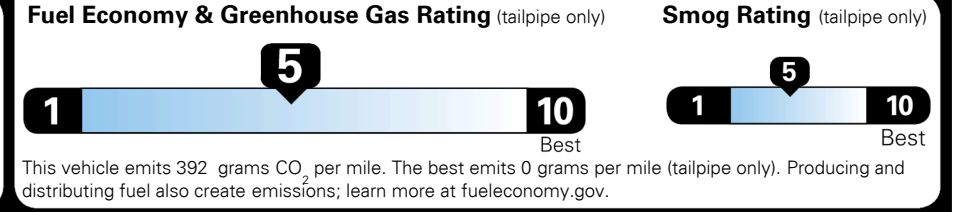

\$ 35,310.00

TOTAL ADDITIONAL WEIGHT: 22.7

EPA DOT Fuel Economy and Environment

Gasoline Vehicle

You spend \$1,250 more in fuel costs over 5 years compared to the average new vehicle.

Annual fuel cost \$1,750