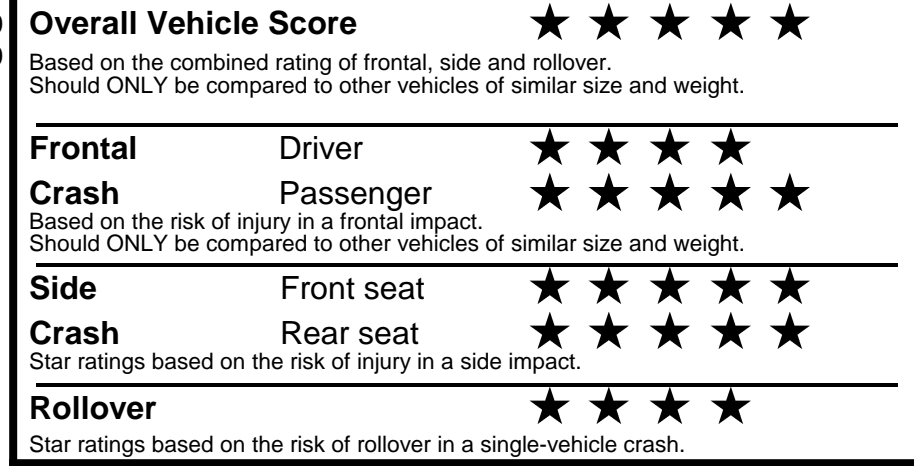

GOVERNMENT 5-STAR SAFETY RATINGS

Star ratings range from 1 to 5 stars (★★★★★) with 5 being the highest. Source: National Highway Traffic Safety Administration (NHTSA). www.safercar.gov or 1-888-327-4236

Manufacturer's suggested retail price includes Manufacturer's recommended pre-delivery service. License and title fees, state and local taxes and other dealer installed options and accessories are not included in the manufacturer's suggested retail price.

PARTS CONTENT INFORMATION

FOR VEHICLES IN THIS CAR LINE U.S./CANADIAN PARTS CONTENT: 1 %

MAJOR SOURCES OF FOREIGN PARTS:
OTHER: 8%
KOREA: 91%

NOTE: PARTS CONTENT DOES NOT INCLUDE FINAL ASSEMBLY, DISTRIBUTION, OR OTHER NON-PARTS COSTS.

FOR THIS VEHICLE FINAL ASSEMBLY POINT: GWANGJU, KOREA

COUNTRY OF ORIGIN
ENGINE: KOREA
TRANSMISSION: KOREA