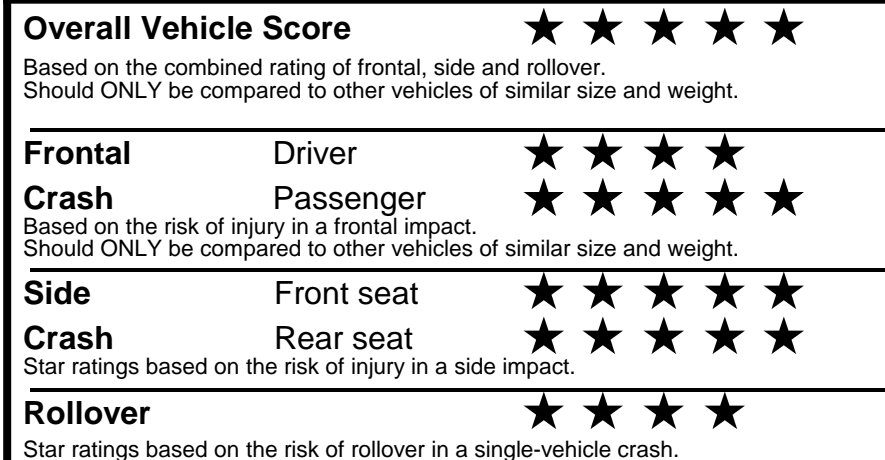

fuelconomy.gov

Calculate personalized estimates and compare vehicles

GOVERNMENT 5-STAR SAFETY RATINGS

Star ratings range from 1 to 5 stars (★★★★★) with 5 being the highest.
 Source: National Highway Traffic Safety Administration (NHTSA).
www.safercar.gov or 1-888-327-4236