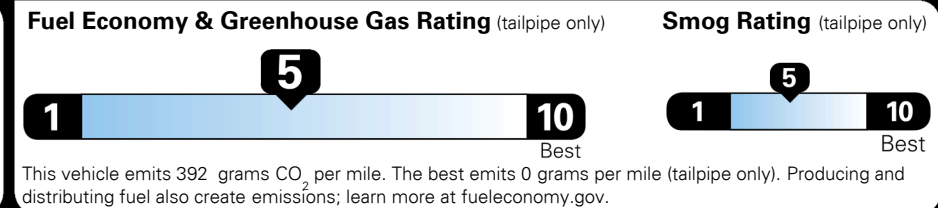

Actual results will vary for many reasons, including driving conditions and how you drive and maintain your vehicle. The average new vehicle gets 27 MPG and costs $7,500 to fuel over 5 years. Cost estimates are based on 15,000 miles per year at $ 2.70 per gallon. MPGe is miles per gasoline gallon equivalent. Vehicle emissions are a significant cause of climate change and smog.

fuelconomy.gov

Calculate personalized estimates and compare vehicles