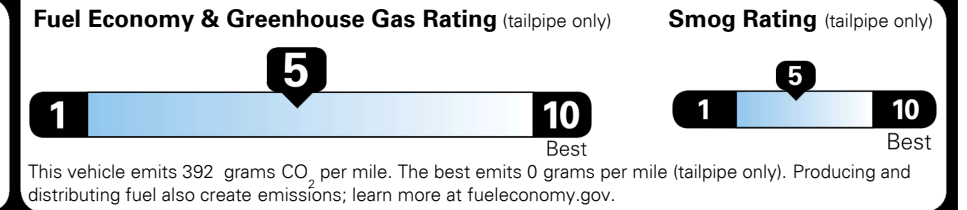

You spend
$1,250
more in fuel costs
over 5 years
compared to the
average new vehicle.

Annual fuel cost
$1,750

Actual results will vary for many reasons, including driving conditions and how you drive and maintain your vehicle. The average new vehicle gets 27 MPG and costs $7,500 to fuel over 5 years. Cost estimates are based on 15,000 miles per year at $ 2.70 per gallon. MPGe is miles per gasoline gallon equivalent. Vehicle emissions are a significant cause of climate change and smog.

fuel economy.gov

Calculate personalized estimates and compare vehicles

GOVERNMENT 5-STAR SAFETY RATINGS

Overall Vehicle Score ★★★★★

Based on the combined rating of frontal, side and rollover. Should ONLY be compared to other vehicles of similar size and weight.

Frontal Crash Driver ★★★★★
Passenger ★★★★★

Based on the risk of injury in a frontal impact. Should ONLY be compared to other vehicles of similar size and weight.

Side Crash Front seat ★★★★★
Rear seat ★★★★★

Star ratings based on the risk of injury in a side impact.

Rollover ★★★★★

Star ratings based on the risk of rollover in a single-vehicle crash.

Star ratings range from 1 to 5 stars (★★★★★) with 5 being the highest.

Source: National Highway Traffic Safety Administration (NHTSA).

www.safercar.gov or 1-888-327-4236

Manufacturer's suggested retail price includes Manufacturer's recommended pre-delivery service. License and title fees, state and local taxes and other dealer installed options and accessories are not included in the manufacturer's suggested retail price.

PARTS CONTENT INFORMATION

FOR VEHICLES IN THIS CAR LINE U.S./CANADIAN PARTS CONTENT: 1 %

MAJOR SOURCES OF FOREIGN PARTS:
OTHER: 8%
KOREA: 91%

NOTE: PARTS CONTENT DOES NOT INCLUDE FINAL ASSEMBLY, DISTRIBUTION, OR OTHER NON-PARTS COSTS.

FOR THIS VEHICLE FINAL ASSEMBLY POINT:
GWANGJU, KOREA

COUNTRY OF ORIGIN

ENGINE: KOREA
TRANSMISSION: KOREA

TOTAL ADDITIONAL WEIGHT: 40.7