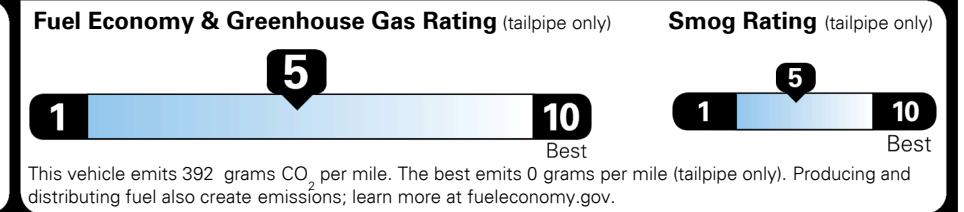

Actual results will vary for many reasons, including driving conditions and how you drive and maintain your vehicle. The average new vehicle gets 27 MPG and costs $7,500 to fuel over 5 years. Cost estimates are based on 15,000 miles per year at $ 2.70 per gallon. MPGe is miles per gasoline gallon equivalent. Vehicle emissions are a significant cause of climate change and smog.

fuel economy.gov

Calculate personalized estimates and compare vehicles

GOVERNMENT 5-STAR SAFETY RATINGS

Overall Vehicle Score ★★★★★

Based on the combined rating of frontal, side and rollover. Should ONLY be compared to other vehicles of similar size and weight.

Frontal Driver ★★★★★

Crash Passenger ★★★★★

Based on the risk of injury in a frontal impact. Should ONLY be compared to other vehicles of similar size and weight.

Side Front seat ★★★★★

Crash Rear seat ★★★★★

Star ratings based on the risk of injury in a side impact.

Rollover ★★★★★

Star ratings based on the risk of rollover in a single-vehicle crash.

Star ratings range from 1 to 5 stars (★★★★★) with 5 being the highest.

Source: National Highway Traffic Safety Administration (NHTSA).

www.safercar.gov or 1-888-327-4236

Manufacturer's suggested retail price includes Manufacturer's recommended pre-delivery service. License and title fees, state and local taxes and other dealer installed options and accessories are not included in the manufacturer's suggested retail price.

PARTS CONTENT INFORMATION

FOR VEHICLES IN THIS CAR LINE U.S./CANADIAN PARTS CONTENT: 1 %

MAJOR SOURCES OF FOREIGN PARTS:
OTHER: 8%
KOREA: 91%

NOTE: PARTS CONTENT DOES NOT INCLUDE FINAL ASSEMBLY, DISTRIBUTION, OR OTHER NON-PARTS COSTS.

FOR THIS VEHICLE FINAL ASSEMBLY POINT:
GWANGJU, KOREA

COUNTRY OF ORIGIN

ENGINE: KOREA

TRANSMISSION: KOREA