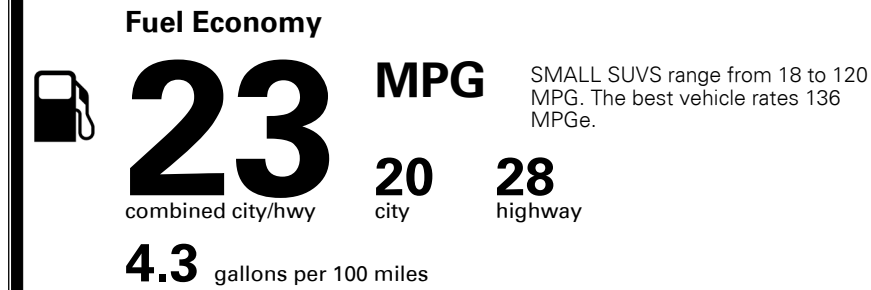

\$ 34,025.00

INLAND FREIGHT AND HANDLING

\$ 1,120.00

TOTAL MANUFACTURER'S SUGGESTED RETAIL PRICE ▶

\$ 35,145.00

#1 MASS MARKET BRAND IN
 J.D. POWER INITIAL QUALITY,
 5 YEARS IN A ROW.

GIVE IT EVERYTHING KIA

For J.D. Power 2019 award information, go to jdpower.com/awards for more details.

EPA DOT Fuel Economy and Environment

Gasoline Vehicle

You spend
\$1,250
 more in fuel costs
 over 5 years
 compared to the
 average new vehicle.