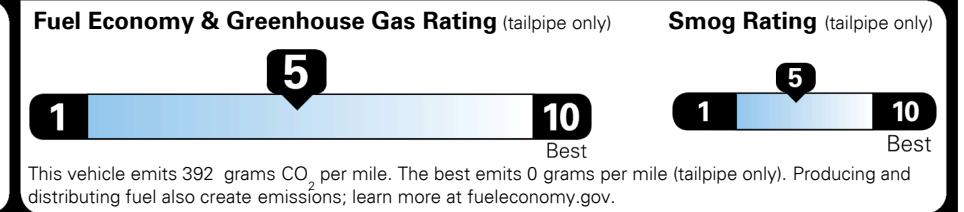

Actual results will vary for many reasons, including driving conditions and how you drive and maintain your vehicle. The average new vehicle gets 27 MPG and costs $7,500 to fuel over 5 years. Cost estimates are based on 15,000 miles per year at $ 2.70 per gallon. MPGe is miles per gasoline gallon equivalent. Vehicle emissions are a significant cause of climate change and smog.

fuelconomy.gov

Calculate personalized estimates and compare vehicles

GOVERNMENT 5-STAR SAFETY RATINGS

Overall Vehicle Score ★ ★ ★ ★ ★

Based on the combined rating of frontal, side and rollover.
Should ONLY be compared to other vehicles of similar size and weight.

Frontal Driver ★ ★ ★ ★ ★
Crash Passenger ★ ★ ★ ★ ★

Based on the risk of injury in a frontal impact.
Should ONLY be compared to other vehicles of similar size and weight.

Side Front seat ★ ★ ★ ★ ★
Crash Rear seat ★ ★ ★ ★ ★

Star ratings based on the risk of injury in a side impact.

Rollover ★ ★ ★ ★ ★

Star ratings based on the risk of rollover in a single-vehicle crash.

Star ratings range from 1 to 5 stars (★★★★★) with 5 being the highest.

Source: National Highway Traffic Safety Administration (NHTSA).

www.safercar.gov or 1-888-327-4236

Manufacturer's suggested retail price includes Manufacturer's recommended pre-delivery service. License and title fees, state and local taxes and other dealer installed options and accessories are not included in the manufacturer's suggested retail price.

PARTS CONTENT INFORMATION

FOR VEHICLES IN THIS CAR
LINE U.S./CANADIAN
PARTS CONTENT: 1 %

MAJOR SOURCES OF
FOREIGN PARTS:
OTHER: 8%
KOREA: 91%

NOTE: PARTS CONTENT DOES
NOT INCLUDE FINAL ASSEMBLY,
DISTRIBUTION, OR OTHER
NON-PARTS COSTS.

FOR THIS VEHICLE
FINAL ASSEMBLY POINT:
GWANGJU, KOREA

COUNTRY OF ORIGIN

ENGINE: KOREA

TRANSMISSION: KOREA