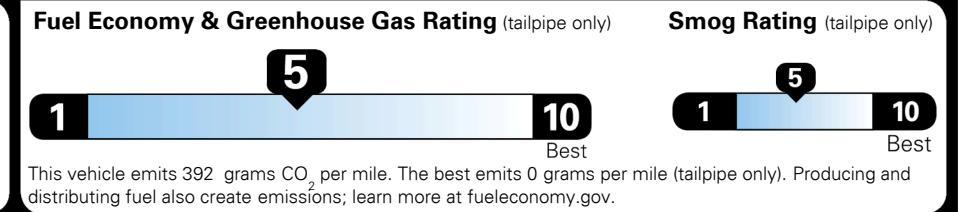

You spend
$1,250
more in fuel costs
over 5 years
compared to the
average new vehicle.

Annual fuel cost
$1,750

Actual results will vary for many reasons, including driving conditions and how you drive and maintain your vehicle. The average new vehicle gets 27 MPG and costs $7,500 to fuel over 5 years. Cost estimates are based on 15,000 miles per year at $ 2.70 per gallon. MPGe is miles per gasoline gallon equivalent. Vehicle emissions are a significant cause of climate change and smog.

fuelconomy.gov

Calculate personalized estimates and compare vehicles

GOVERNMENT 5-STAR SAFETY RATINGS

Overall Vehicle Score ★★★★★

Based on the combined rating of frontal, side and rollover.
Should ONLY be compared to other vehicles of similar size and weight.

Frontal Driver ★★★★★

Crash Passenger ★★★★★

Based on the risk of injury in a frontal impact.
Should ONLY be compared to other vehicles of similar size and weight.

Side Front seat ★★★★★

Crash Rear seat ★★★★★

Star ratings based on the risk of injury in a side impact.

Rollover ★★★★★

Star ratings based on the risk of rollover in a single-vehicle crash.

Star ratings range from 1 to 5 stars (★★★★★) with 5 being the highest.

Source: National Highway Traffic Safety Administration (NHTSA).

www.safercar.gov or 1-888-327-4236

Manufacturer's suggested retail price includes Manufacturer's recommended pre-delivery service. License and title fees, state and local taxes and other dealer installed options and accessories are not included in the manufacturer's suggested retail price.

PARTS CONTENT INFORMATION

FOR VEHICLES IN THIS CAR
LINE U.S./CANADIAN
PARTS CONTENT: 1 %

MAJOR SOURCES OF
FOREIGN PARTS:
OTHER: 8%
KOREA: 91%

NOTE: PARTS CONTENT DOES
NOT INCLUDE FINAL ASSEMBLY,
DISTRIBUTION, OR OTHER
NON-PARTS COSTS.

FOR THIS VEHICLE
FINAL ASSEMBLY POINT:
GWANGJU, KOREA

COUNTRY OF ORIGIN

ENGINE: KOREA

TRANSMISSION: KOREA

TOTAL ADDITIONAL WEIGHT: 7.0