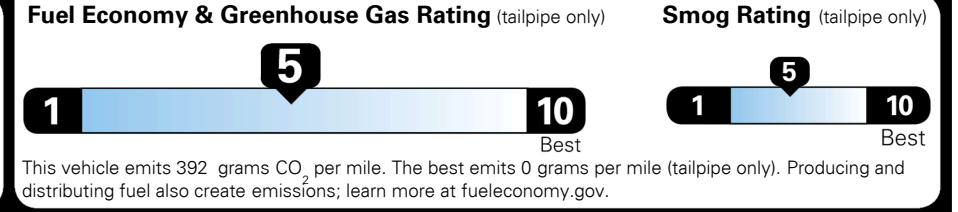

\$ 35,310.00

TOTAL ADDITIONAL WEIGHT: 22.7

EPA DOT Fuel Economy and Environment

Gasoline Vehicle

You spend \$1,250 more in fuel costs over 5 years
 compared to the average new vehicle.

Annual fuel cost \$1,750