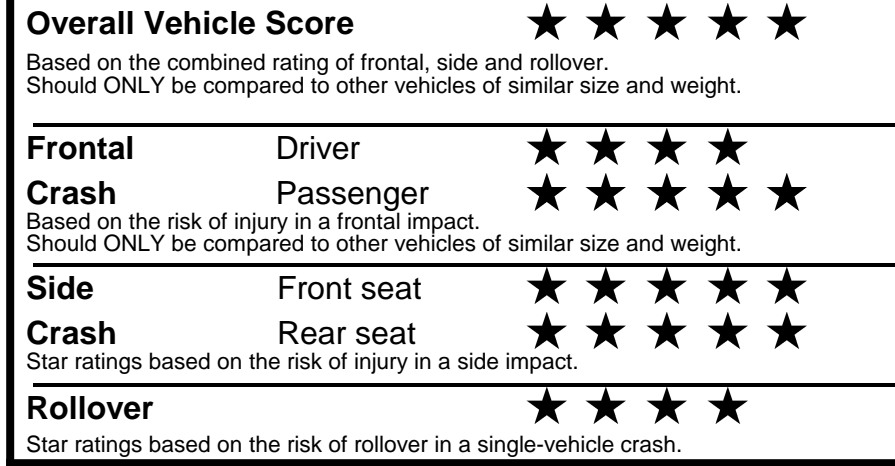

GOVERNMENT 5-STAR SAFETY RATINGS

Star ratings range from 1 to 5 stars (★★★★★) with 5 being the highest.
Source: National Highway Traffic Safety Administration (NHTSA).
www.safercar.gov or 1-888-327-4236

Manufacturer's suggested retail price includes Manufacturer's recommended pre-delivery service. License and title fees, state and local taxes and other dealer installed options and accessories are not included in the manufacturer's suggested retail price.

PARTS CONTENT INFORMATION

FOR VEHICLES IN THIS CAR LINE U.S./CANADIAN PARTS CONTENT: 1 %

MAJOR SOURCES OF FOREIGN PARTS:
OTHER: 8%
KOREA: 91%

NOTE: PARTS CONTENT DOES NOT INCLUDE FINAL ASSEMBLY, DISTRIBUTION, OR OTHER NON-PARTS COSTS.

FOR THIS VEHICLE FINAL ASSEMBLY POINT: GWANGJU, KOREA

COUNTRY OF ORIGIN ENGINE: KOREA
TRANSMISSION: KOREA