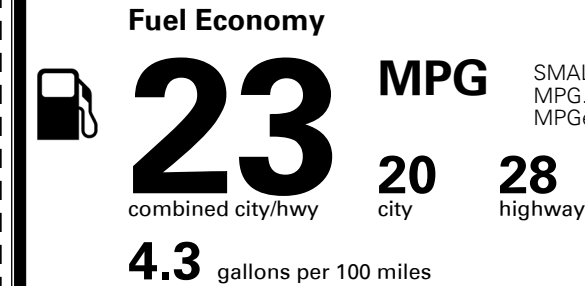

INLAND FREIGHT AND HANDLING

\$ 1,045.00

TOTAL MANUFACTURER'S SUGGESTED RETAIL PRICE ▶

\$ 35,095.00

EPA DOT Fuel Economy and Environment

Gasoline Vehicle

SMALL SUVs range from 18 to 120 MPG. The best vehicle rates 136 MPGe.