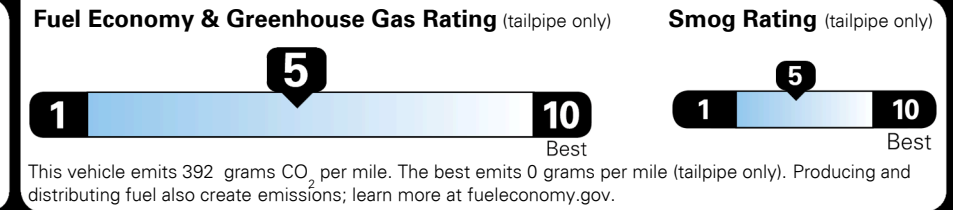

SMALL SUVs range from 18 to 120 MPG. The best vehicle rates 136 MPGe.

You spend
$1,250
more in fuel costs
over 5 years
compared to the
average new vehicle.

Annual fuel cost
$1,750

Actual results will vary for many reasons, including driving conditions and how you drive and maintain your vehicle. The average new vehicle gets 27 MPG and costs $7,500 to fuel over 5 years. Cost estimates are based on 15,000 miles per year at $ 2.70 per gallon. MPGe is miles per gasoline gallon equivalent. Vehicle emissions are a significant cause of climate change and smog.

fueleconomy.gov

Calculate personalized estimates and compare vehicles

GOVERNMENT 5-STAR SAFETY RATINGS

Overall Vehicle Score ★ ★ ★ ★ ★

Based on the combined rating of frontal, side and rollover. Should ONLY be compared to other vehicles of similar size and weight.

Frontal Driver ★ ★ ★ ★ ★
Crash Passenger ★ ★ ★ ★ ★

Based on the risk of injury in a frontal impact. Should ONLY be compared to other vehicles of similar size and weight.

Side Front seat ★ ★ ★ ★ ★
Crash Rear seat ★ ★ ★ ★ ★

Star ratings based on the risk of injury in a side impact.

Rollover ★ ★ ★ ★ ★

Star ratings based on the risk of rollover in a single-vehicle crash.

Star ratings range from 1 to 5 stars (★★★★★) with 5 being the highest.

Source: National Highway Traffic Safety Administration (NHTSA).

www.safercar.gov or 1-888-327-4236

Manufacturer's suggested retail price includes Manufacturer's recommended pre-delivery service. License and title fees, state and local taxes and other dealer installed options and accessories are not included in the manufacturer's suggested retail price.

PARTS CONTENT INFORMATION

FOR VEHICLES IN THIS CAR LINE U.S./CANADIAN PARTS CONTENT: 1 %

MAJOR SOURCES OF FOREIGN PARTS:
OTHER: 8%
KOREA: 91%

NOTE: PARTS CONTENT DOES NOT INCLUDE FINAL ASSEMBLY, DISTRIBUTION, OR OTHER NON-PARTS COSTS.

FOR THIS VEHICLE FINAL ASSEMBLY POINT:
GWANGJU, KOREA

COUNTRY OF ORIGIN

ENGINE: KOREA

TRANSMISSION: KOREA

TOTAL ADDITIONAL WEIGHT: 11.3