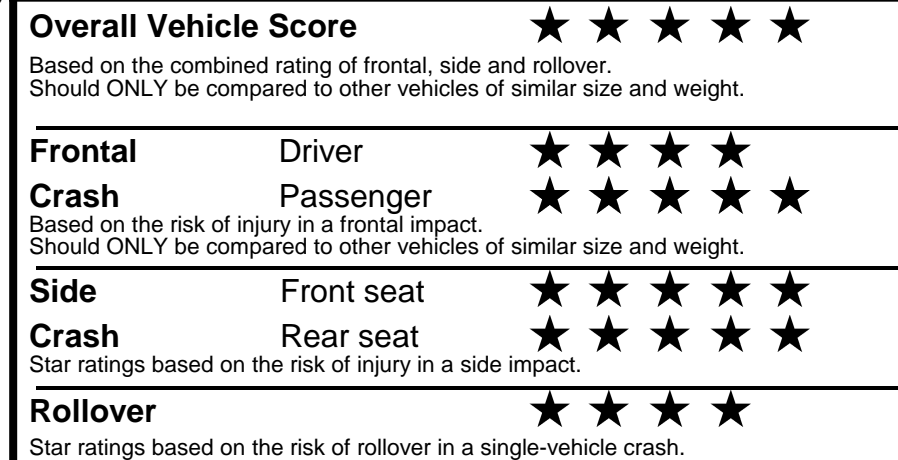

fuel economy.gov

Calculate personalized estimates and compare vehicles

GOVERNMENT 5-STAR SAFETY RATINGS

Star ratings range from 1 to 5 stars (★★★★★) with 5 being the highest.
 Source: National Highway Traffic Safety Administration (NHTSA).
www.safercar.gov or 1-888-327-4236