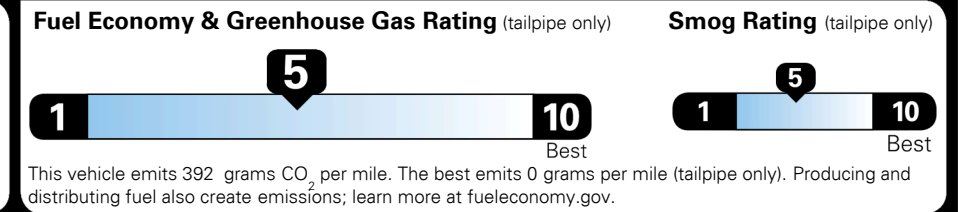

You spend
$1,250
more in fuel costs
over 5 years
compared to the
average new vehicle.

Annual fuel cost
$1,750