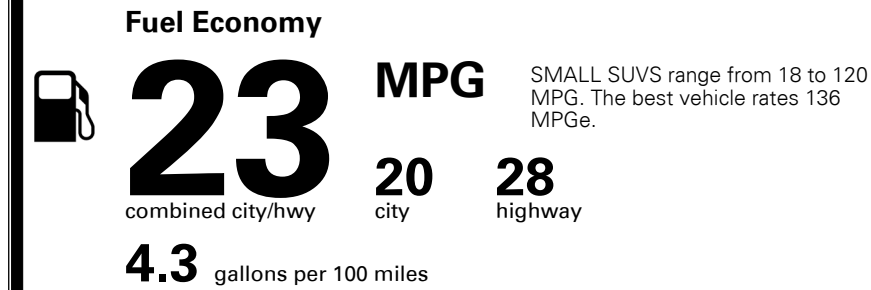

\$135.00

\$ 33,625.00

\$ 1,045.00

\$ 34,670.00

EPA DOT Fuel Economy and Environment

Gasoline Vehicle

You spend
\$1,250
 more in fuel costs
 over 5 years
 compared to the
 average new vehicle.

Annual fuel cost
\$1,750