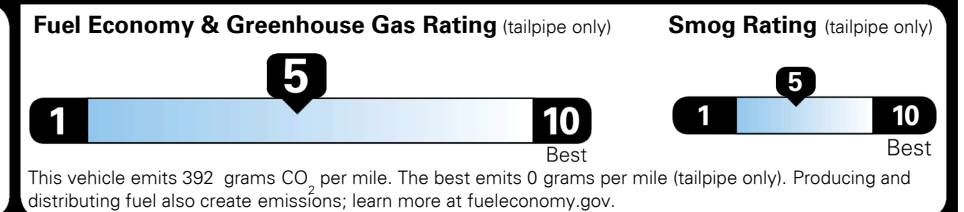

\$135.00

\$ 33,625.00

\$ 1,045.00

\$ 34,670.00

EPA DOT Fuel Economy and Environment

Gasoline Vehicle

You spend
\$1,250
 more in fuel costs
 over 5 years
 compared to the
 average new vehicle.

Annual fuel cost
\$1,750