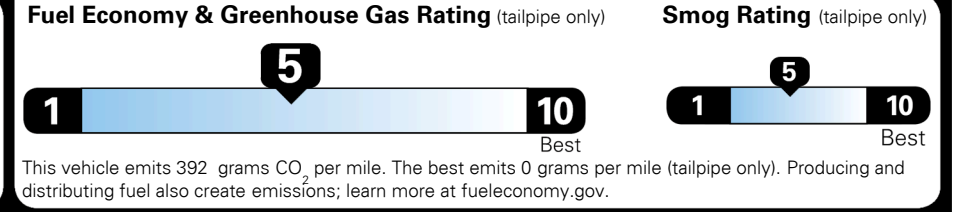

You spend $1,250 more in fuel costs over 5 years
compared to the average new vehicle.

Annual fuel cost $1,750