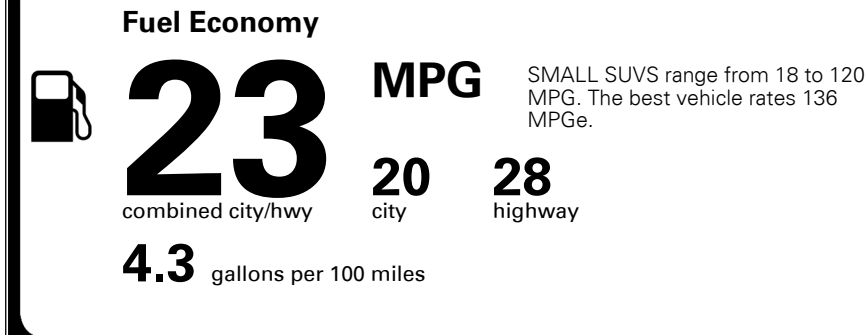

\$135.00  
 \$295.00

\$ 33,920.00

\$ 1,045.00

\$ 34,965.00

**EPA DOT Fuel Economy and Environment**

Gasoline Vehicle

**You spend \$1,250 more in fuel costs over 5 years**  
 compared to the average new vehicle.