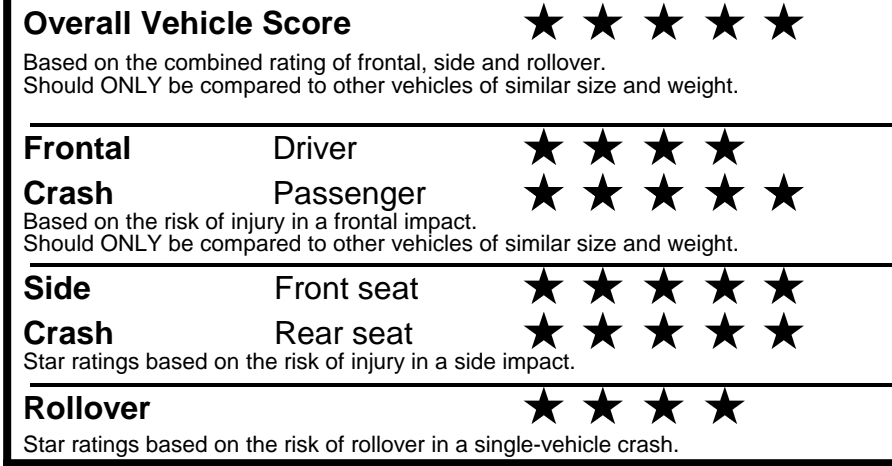

**fueleconomy.gov**

Calculate personalized estimates and compare vehicles

**GOVERNMENT 5-STAR SAFETY RATINGS**

Star ratings range from 1 to 5 stars (★★★★★) with 5 being the highest.  
 Source: National Highway Traffic Safety Administration (NHTSA).  
[www.safercar.gov](http://www.safercar.gov) or 1-888-327-4236