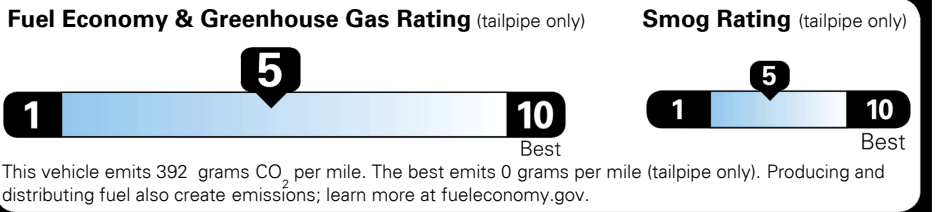

EPA DOT Fuel Economy and Environment

Gasoline Vehicle

Fuel Economy

23 MPG
combined city/hwy

20 MPG
city

28 MPG
highway

4.3 gallons per 100 miles

SMALL SUVs range from 18 to 120 MPG. The best vehicle rates 136 MPGe.

You spend $1,250 more in fuel costs over 5 years
compared to the average new vehicle.

Annual fuel cost $1,750