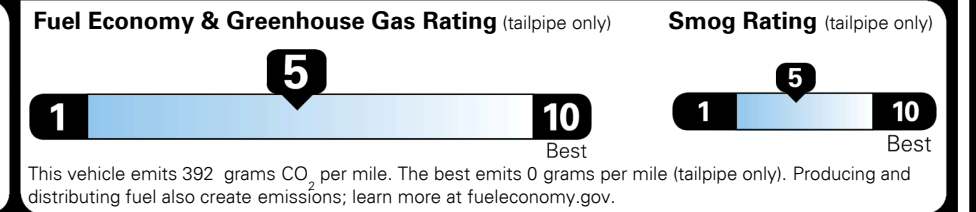

Actual results will vary for many reasons, including driving conditions and how you drive and maintain your vehicle. The average new vehicle gets 27 MPG and costs $7,500 to fuel over 5 years. Cost estimates are based on 15,000 miles per year at $ 2.70 per gallon. MPGe is miles per gasoline gallon equivalent. Vehicle emissions are a significant cause of climate change and smog.

fueleconomy.gov

Calculate personalized estimates and compare vehicles

GOVERNMENT 5-STAR SAFETY RATINGS

Overall Vehicle Score ★★★★★

Based on the combined rating of frontal, side and rollover.
Should ONLY be compared to other vehicles of similar size and weight.

Frontal Driver ★★★★★
Passenger ★★★★★

Based on the risk of injury in a frontal impact.
Should ONLY be compared to other vehicles of similar size and weight.

Side Front seat ★★★★★
Rear seat ★★★★★

Star ratings based on the risk of injury in a side impact.

Rollover ★★★★★

Star ratings based on the risk of rollover in a single-vehicle crash.

Star ratings range from 1 to 5 stars (★★★★★) with 5 being the highest.

Source: National Highway Traffic Safety Administration (NHTSA).

www.safercar.gov or 1-888-327-4236

Manufacturer's suggested retail price includes Manufacturer's recommended pre-delivery service. License and title fees, state and local taxes and other dealer installed options and accessories are not included in the manufacturer's suggested retail price.

PARTS CONTENT INFORMATION

FOR VEHICLES IN THIS CAR LINE U.S./CANADIAN
PARTS CONTENT: 1 %

MAJOR SOURCES OF FOREIGN PARTS:
OTHER: 8%
KOREA: 91%

NOTE: PARTS CONTENT DOES NOT INCLUDE FINAL ASSEMBLY, DISTRIBUTION, OR OTHER NON-PARTS COSTS.

FOR THIS VEHICLE
FINAL ASSEMBLY POINT:
GWANGJU, KOREA

COUNTRY OF ORIGIN
ENGINE: KOREA
TRANSMISSION: KOREA