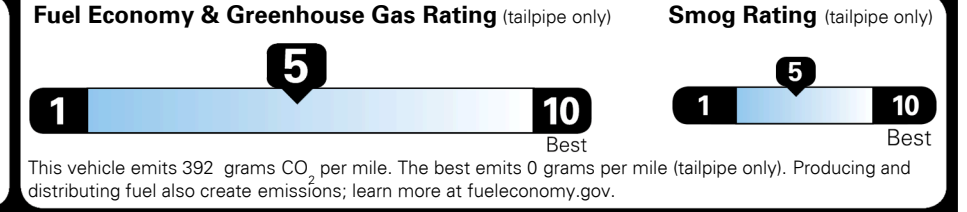

Actual results will vary for many reasons, including driving conditions and how you drive and maintain your vehicle. The average new vehicle gets 27 MPG and costs $7,500 to fuel over 5 years. Cost estimates are based on 15,000 miles per year at $ 2.70 per gallon. MPGe is miles per gasoline gallon equivalent. Vehicle emissions are a significant cause of climate change and smog.

fuelconomy.gov

Calculate personalized estimates and compare vehicles