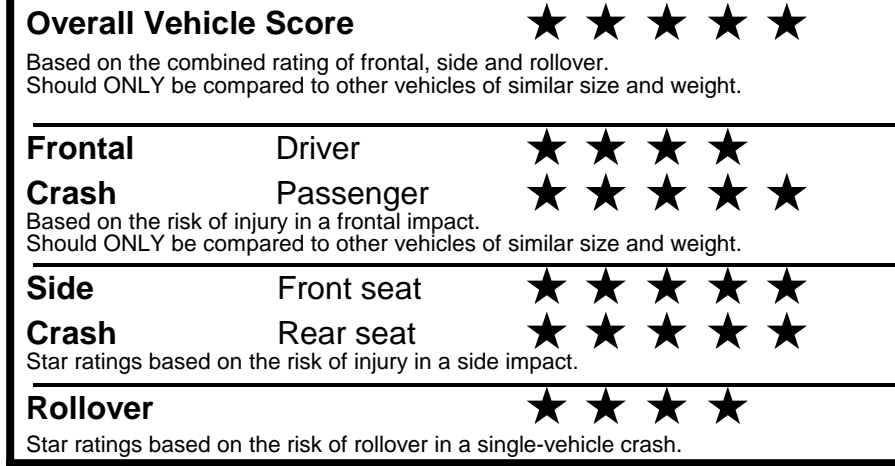

fuelconomy.gov

Calculate personalized estimates and compare vehicles

GOVERNMENT 5-STAR SAFETY RATINGS

Star ratings range from 1 to 5 stars (★★★★★) with 5 being the highest.
 Source: National Highway Traffic Safety Administration (NHTSA).
www.safercar.gov or 1-888-327-4236