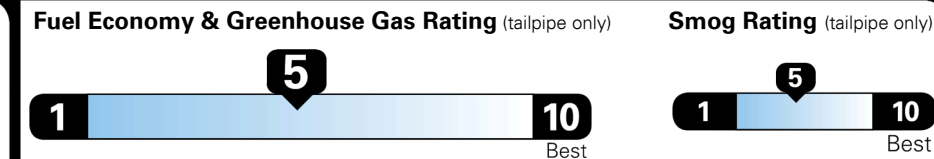

This vehicle emits 392 grams CO₂ per mile. The best emits 0 grams per mile (tailpipe only). Producing and distributing fuel also create emissions; learn more at fueleconomy.gov.

Actual results will vary for many reasons, including driving conditions and how you drive and maintain your vehicle. The average new vehicle gets 27 MPG and costs $7,500 to fuel over 5 years. Cost estimates are based on 15,000 miles per year at $ 2.70 per gallon. MPGe is miles per gasoline gallon equivalent. Vehicle emissions are a significant cause of climate change and smog.

fueleconomy.gov

Calculate personalized estimates and compare vehicles

GOVERNMENT 5-STAR SAFETY RATINGS

Overall Vehicle Score ★ ★ ★ ★ ★

Based on the combined rating of frontal, side and rollover. Should ONLY be compared to other vehicles of similar size and weight.

Frontal Driver ★ ★ ★ ★ ★

Crash Passenger ★ ★ ★ ★ ★

Based on the risk of injury in a frontal impact. Should ONLY be compared to other vehicles of similar size and weight.

Side Front seat ★ ★ ★ ★ ★

Crash Rear seat ★ ★ ★ ★ ★

Star ratings based on the risk of injury in a side impact.

Rollover ★ ★ ★ ★ ★

Star ratings based on the risk of rollover in a single-vehicle crash.

Star ratings range from 1 to 5 stars (★★★★★) with 5 being the highest.

Source: National Highway Traffic Safety Administration (NHTSA).

www.safercar.gov or 1-888-327-4236

Manufacturer's suggested retail price includes Manufacturer's recommended pre-delivery service. License and title fees, state and local taxes and other dealer installed options and accessories are not included in the manufacturer's suggested retail price.

PARTS CONTENT INFORMATION

FOR VEHICLES IN THIS CAR LINE U.S./CANADIAN
PARTS CONTENT: 1 %

MAJOR SOURCES OF FOREIGN PARTS:
OTHER: 8%
KOREA: 91%

NOTE: PARTS CONTENT DOES NOT INCLUDE FINAL ASSEMBLY, DISTRIBUTION, OR OTHER NON-PARTS COSTS.

FOR THIS VEHICLE
FINAL ASSEMBLY POINT:
GWANGJU, KOREA

COUNTRY OF ORIGIN

ENGINE: KOREA
TRANSMISSION: KOREA