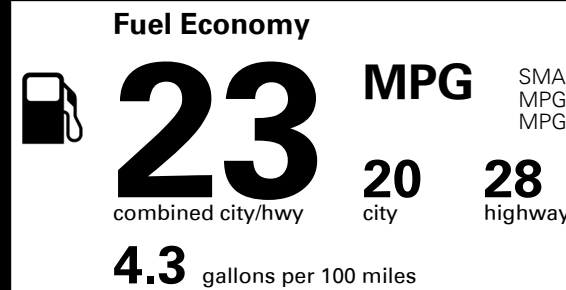

\$395.00
 \$135.00
 \$150.00
 \$60.00

\$ 34,230.00

\$ 1,045.00

\$ 35,275.00

TOTAL ADDITIONAL WEIGHT: 15.4

#1 MASS MARKET BRAND IN
 J.D. POWER INITIAL QUALITY,
 5 YEARS IN A ROW.

GIVE IT EVERYTHING KIA

For J.D. Power 2019 award information, go to jdpower.com/awards for more details.

EPA DOT Fuel Economy and Environment

Gasoline Vehicle

SMALL SUVs range from 18 to 120 MPG. The best vehicle rates 136 MPGe.

You spend
\$1,250
 more in fuel costs
 over 5 years
 compared to the
 average new vehicle.