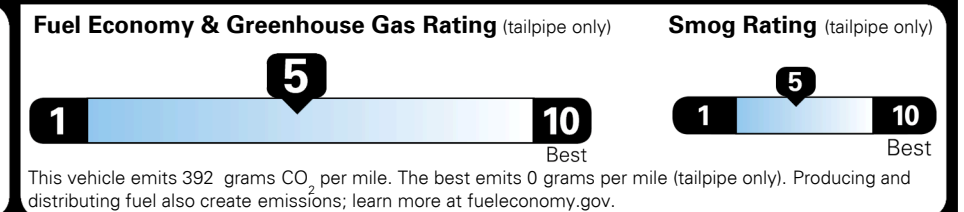

Included
 Included
 Included
 Included
 Included
 Included
 Included
 Included
 Included

\$395.00
 Included
 \$95.00
 \$135.00

MSRP INCLUDING OPTIONS

\$ 34,115.00

INLAND FREIGHT AND HANDLING

\$ 1,045.00

TOTAL MANUFACTURER'S SUGGESTED RETAIL PRICE ▶

\$ 35,160.00

TOTAL ADDITIONAL WEIGHT: 14.5

EPA DOT Fuel Economy and Environment

Gasoline Vehicle

You spend \$1,250 more in fuel costs over 5 years
 compared to the average new vehicle.

Annual fuel cost \$1,750