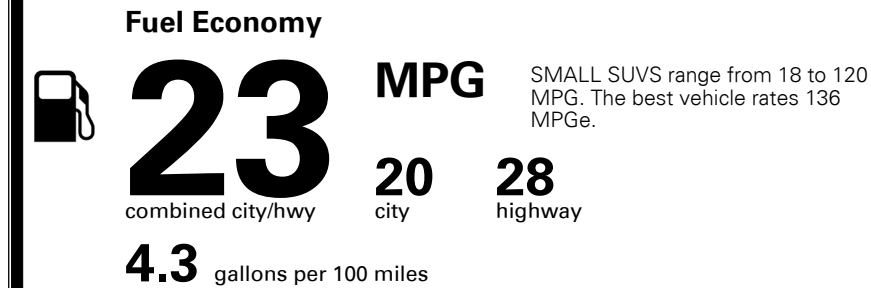

Included
 Included
 Included
 Included
 Included
 Included
 Included
 Included
 Included

\$395.00
 Included
 \$95.00
 \$135.00

MSRP INCLUDING OPTIONS

\$ 34,115.00

INLAND FREIGHT AND HANDLING

\$ 1,045.00

TOTAL MANUFACTURER'S SUGGESTED RETAIL PRICE ▶

\$ 35,160.00

TOTAL ADDITIONAL WEIGHT: 14.5

EPA DOT Fuel Economy and Environment

Gasoline Vehicle

You spend \$1,250 more in fuel costs over 5 years
 compared to the average new vehicle.

Annual fuel cost \$1,750