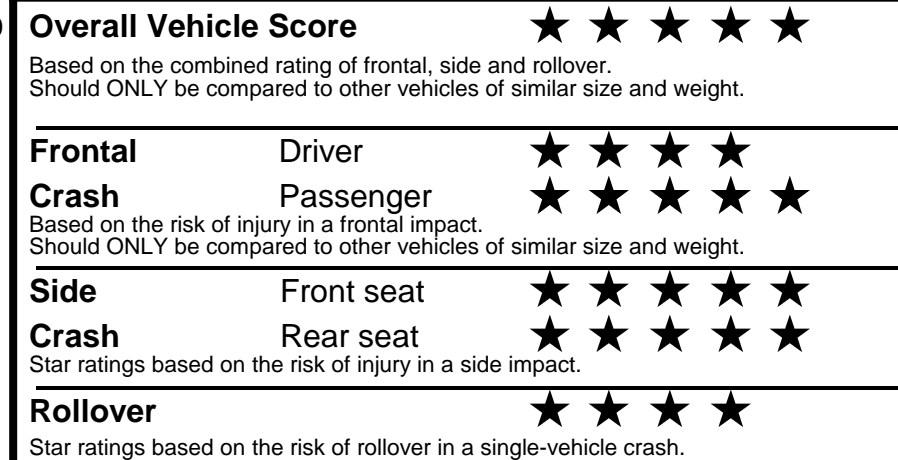

fuel economy.gov

Calculate personalized estimates and compare vehicles

GOVERNMENT 5-STAR SAFETY RATINGS

Star ratings range from 1 to 5 stars (★★★★★) with 5 being the highest.
 Source: National Highway Traffic Safety Administration (NHTSA).
www.safercar.gov or 1-888-327-4236