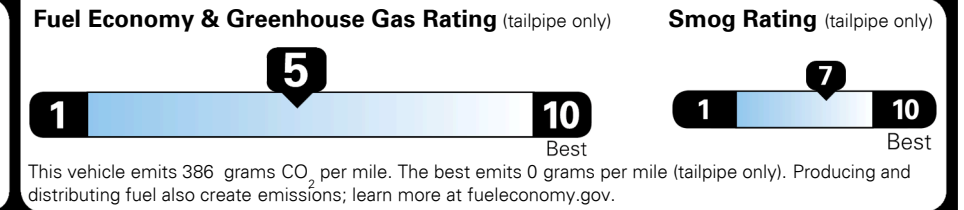

You spend
$1,250
more in fuel costs
over 5 years
compared to the
average new vehicle.

Annual fuel cost
$1,750