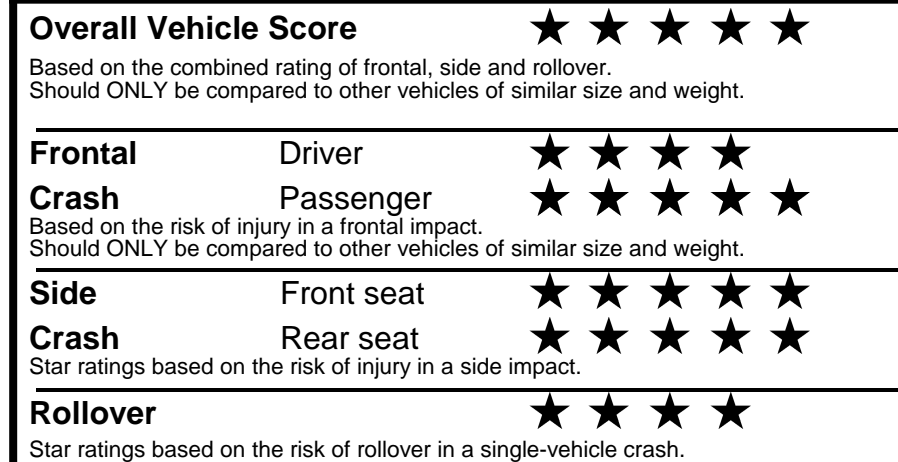

## GOVERNMENT 5-STAR SAFETY RATINGS

Star ratings range from 1 to 5 stars (★★★★★) with 5 being the highest.  
 Source: National Highway Traffic Safety Administration (NHTSA).  
[www.safercar.gov](http://www.safercar.gov) or 1-888-327-4236