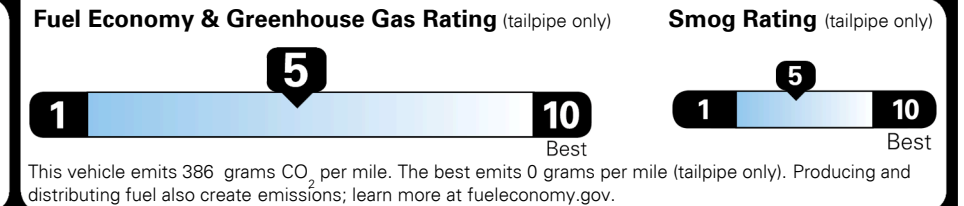

Actual results will vary for many reasons, including driving conditions and how you drive and maintain your vehicle. The average new vehicle gets 27 MPG and costs $7,500 to fuel over 5 years. Cost estimates are based on 15,000 miles per year at $ 2.70 per gallon. MPGe is miles per gasoline gallon equivalent. Vehicle emissions are a significant cause of climate change and smog.

fuel economy.gov

Calculate personalized estimates and compare vehicles