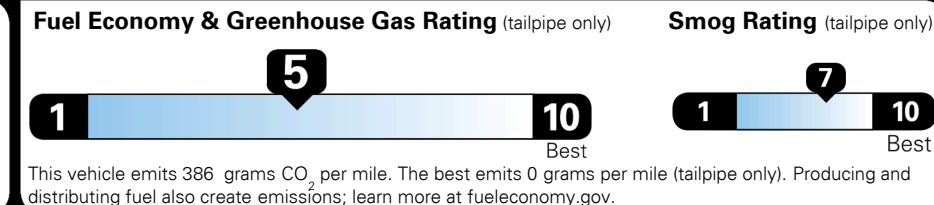

Actual results will vary for many reasons, including driving conditions and how you drive and maintain your vehicle. The average new vehicle gets 27 MPG and costs $7,500 to fuel over 5 years. Cost estimates are based on 15,000 miles per year at $ 2.70 per gallon. MPGe is miles per gasoline gallon equivalent. Vehicle emissions are a significant cause of climate change and smog.

fuel economy.gov

Calculate personalized estimates and compare vehicles

GOVERNMENT 5-STAR SAFETY RATINGS

Overall Vehicle Score ★ ★ ★ ★ ★

Based on the combined rating of frontal, side and rollover.
Should ONLY be compared to other vehicles of similar size and weight.

Frontal Driver ★ ★ ★ ★ ★

Crash Passenger ★ ★ ★ ★ ★

Based on the risk of injury in a frontal impact.
Should ONLY be compared to other vehicles of similar size and weight.

Side Front seat ★ ★ ★ ★ ★

Crash Rear seat ★ ★ ★ ★ ★

Star ratings based on the risk of injury in a side impact.

Rollover ★ ★ ★ ★ ★

Star ratings based on the risk of rollover in a single-vehicle crash.

Star ratings range from 1 to 5 stars (★★★★★) with 5 being the highest.

Source: National Highway Traffic Safety Administration (NHTSA).

www.safercar.gov or 1-888-327-4236

Manufacturer's suggested retail price includes Manufacturer's recommended pre-delivery service. License and title fees, state and local taxes and other dealer installed options and accessories are not included in the manufacturer's suggested retail price.

PARTS CONTENT INFORMATION

FOR VEHICLES IN THIS CAR LINE U.S./CANADIAN
PARTS CONTENT: 1 %

MAJOR SOURCES OF FOREIGN PARTS:
OTHER: 8%
KOREA: 91%

NOTE: PARTS CONTENT DOES NOT INCLUDE FINAL ASSEMBLY, DISTRIBUTION, OR OTHER NON-PARTS COSTS.

FOR THIS VEHICLE
FINAL ASSEMBLY POINT:
GWANGJU, KOREA

COUNTRY OF ORIGIN

ENGINE: KOREA

TRANSMISSION: KOREA