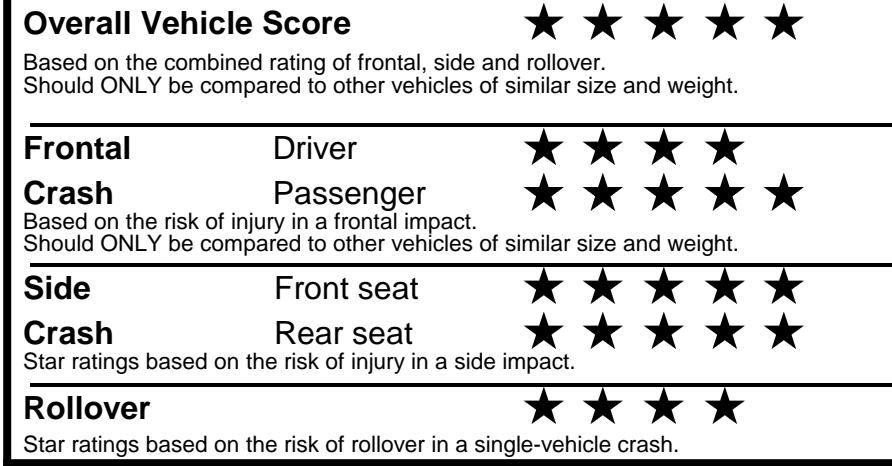

fuelconomy.gov

Calculate personalized estimates and compare vehicles

GOVERNMENT 5-STAR SAFETY RATINGS

Star ratings range from 1 to 5 stars (★★★★★) with 5 being the highest. Source: National Highway Traffic Safety Administration (NHTSA). www.safercar.gov or 1-888-327-4236