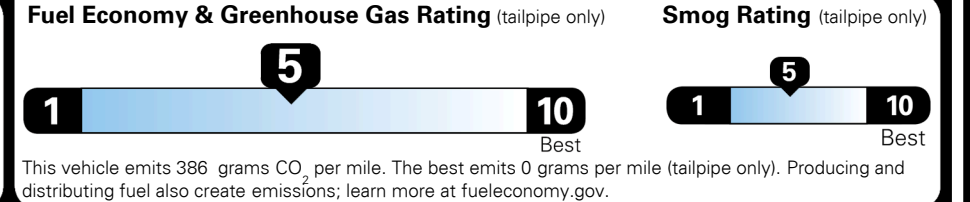

You spend **$1,250** more in fuel costs over 5 years compared to the average new vehicle.

Annual fuel cost $1,750