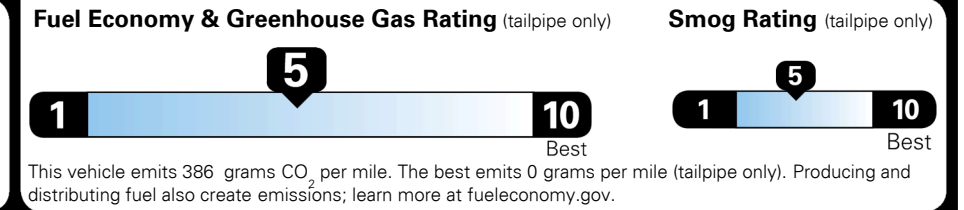

Actual results will vary for many reasons, including driving conditions and how you drive and maintain your vehicle. The average new vehicle gets 27 MPG and costs $7,500 to fuel over 5 years. Cost estimates are based on 15,000 miles per year at $ 2.70 per gallon. MPGe is miles per gasoline gallon equivalent. Vehicle emissions are a significant cause of climate change and smog.

fuel economy.gov

Calculate personalized estimates and compare vehicles

GOVERNMENT 5-STAR SAFETY RATINGS

Overall Vehicle Score ★★★★★

Based on the combined rating of frontal, side and rollover.
Should ONLY be compared to other vehicles of similar size and weight.

Frontal Driver ★★★★★

Crash Passenger ★★★★★

Based on the risk of injury in a frontal impact.
Should ONLY be compared to other vehicles of similar size and weight.

Side Front seat ★★★★★

Crash Rear seat ★★★★★

Star ratings based on the risk of injury in a side impact.

Rollover ★★★★★

Star ratings based on the risk of rollover in a single-vehicle crash.

Star ratings range from 1 to 5 stars (★★★★★) with 5 being the highest.

Source: National Highway Traffic Safety Administration (NHTSA).

www.safercar.gov or 1-888-327-4236

Manufacturer's suggested retail price includes Manufacturer's recommended pre-delivery service. License and title fees, state and local taxes and other dealer installed options and accessories are not included in the manufacturer's suggested retail price.

PARTS CONTENT INFORMATION

FOR VEHICLES IN THIS CAR LINE U.S./CANADIAN PARTS CONTENT: 1 %

MAJOR SOURCES OF FOREIGN PARTS:
OTHER: 8%
KOREA: 91%

NOTE: PARTS CONTENT DOES NOT INCLUDE FINAL ASSEMBLY, DISTRIBUTION, OR OTHER NON-PARTS COSTS.

FOR THIS VEHICLE FINAL ASSEMBLY POINT:
GWANGJU, KOREA

COUNTRY OF ORIGIN

ENGINE: KOREA

TRANSMISSION: KOREA