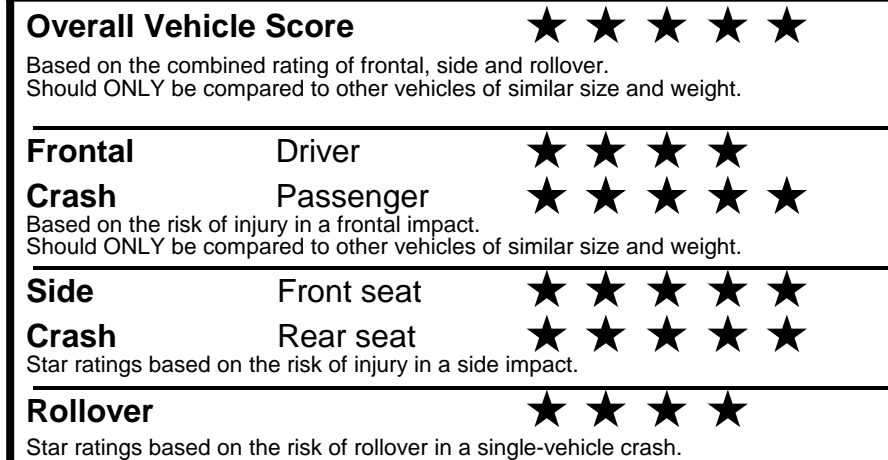

fuelconomy.gov

Calculate personalized estimates and compare vehicles

GOVERNMENT 5-STAR SAFETY RATINGS

Star ratings range from 1 to 5 stars (★★★★★) with 5 being the highest. Source: National Highway Traffic Safety Administration (NHTSA). www.safercar.gov or 1-888-327-4236