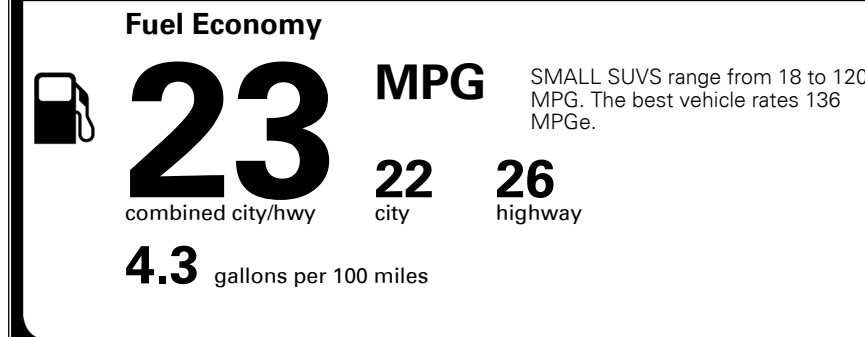

Gasoline Vehicle

You spend \$1,250 more in fuel costs over 5 years compared to the average new vehicle.

Annual fuel cost \$1,750

Actual results will vary for many reasons, including driving conditions and how you drive and maintain your vehicle. The average new vehicle gets 27 MPG and costs \$7,500 to fuel over 5 years. Cost estimates are based on 15,000 miles per year at \$ 2.70 per gallon. MPGe is miles per gasoline gallon equivalent. Vehicle emissions are a significant cause of climate change and smog.