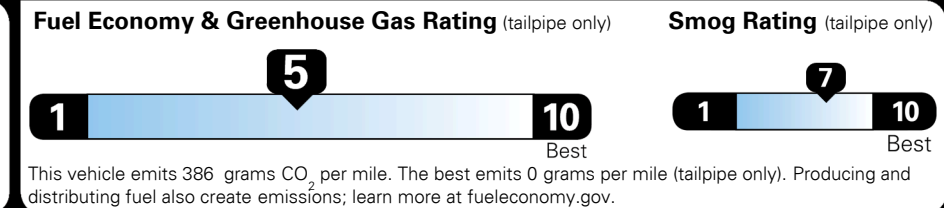

Actual results will vary for many reasons, including driving conditions and how you drive and maintain your vehicle. The average new vehicle gets 27 MPG and costs $7,500 to fuel over 5 years. Cost estimates are based on 15,000 miles per year at $ 2.70 per gallon. MPGe is miles per gasoline gallon equivalent. Vehicle emissions are a significant cause of climate change and smog.

fuelconomy.gov

Calculate personalized estimates and compare vehicles