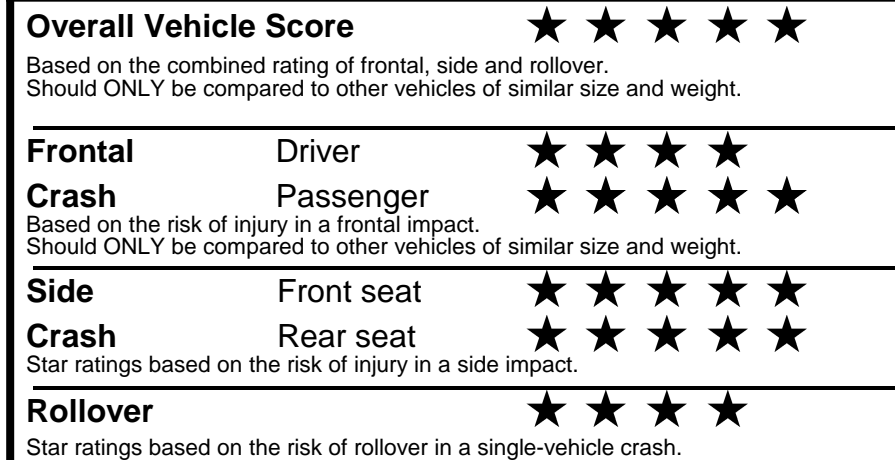

fueleconomy.gov

Calculate personalized estimates and compare vehicles

GOVERNMENT 5-STAR SAFETY RATINGS

Star ratings range from 1 to 5 stars (★★★★★) with 5 being the highest. Source: National Highway Traffic Safety Administration (NHTSA). www.safercar.gov or 1-888-327-4236