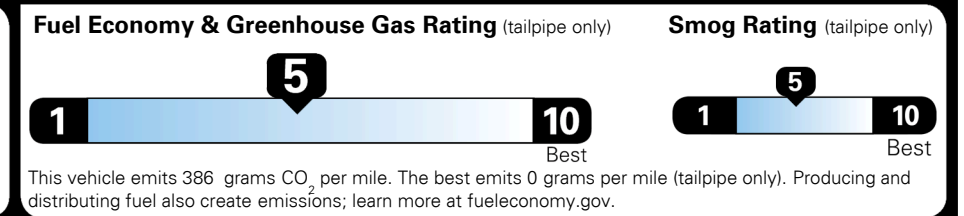

You spend $1,250 more in fuel costs over 5 years compared to the average new vehicle.

Annual fuel cost $1,750