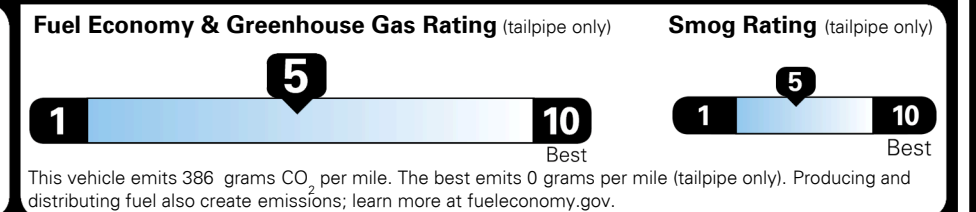

You spend
$1,250
more in fuel costs
over 5 years
compared to the
average new vehicle.

Annual fuel cost
$1,750

Actual results will vary for many reasons, including driving conditions and how you drive and maintain your vehicle. The average new vehicle gets 27 MPG and costs $7,500 to fuel over 5 years. Cost estimates are based on 15,000 miles per year at $ 2.70 per gallon. MPGe is miles per gasoline gallon equivalent. Vehicle emissions are a significant cause of climate change and smog.

fueleconomy.gov

Calculate personalized estimates and compare vehicles

GOVERNMENT 5-STAR SAFETY RATINGS

Overall Vehicle Score ★ ★ ★ ★ ★

Based on the combined rating of frontal, side and rollover. Should ONLY be compared to other vehicles of similar size and weight.

Frontal Driver ★ ★ ★ ★ ★

Crash Passenger ★ ★ ★ ★ ★

Based on the risk of injury in a frontal impact. Should ONLY be compared to other vehicles of similar size and weight.

Side Front seat ★ ★ ★ ★ ★

Crash Rear seat ★ ★ ★ ★ ★

Star ratings based on the risk of injury in a side impact.

Rollover ★ ★ ★ ★ ★

Star ratings based on the risk of rollover in a single-vehicle crash.

Star ratings range from 1 to 5 stars (★★★★★) with 5 being the highest.

Source: National Highway Traffic Safety Administration (NHTSA).

www.safercar.gov or 1-888-327-4236

Manufacturer's suggested retail price includes Manufacturer's recommended pre-delivery service. License and title fees, state and local taxes and other dealer installed options and accessories are not included in the manufacturer's suggested retail price.

PARTS CONTENT INFORMATION

FOR VEHICLES IN THIS CAR LINE U.S./CANADIAN PARTS CONTENT: 1 %

MAJOR SOURCES OF FOREIGN PARTS:
OTHER: 8%
KOREA: 91%

NOTE: PARTS CONTENT DOES NOT INCLUDE FINAL ASSEMBLY, DISTRIBUTION, OR OTHER NON-PARTS COSTS.

FOR THIS VEHICLE FINAL ASSEMBLY POINT:
GWANGJU, KOREA

COUNTRY OF ORIGIN

ENGINE: KOREA

TRANSMISSION: KOREA

TOTAL ADDITIONAL WEIGHT: 6.4