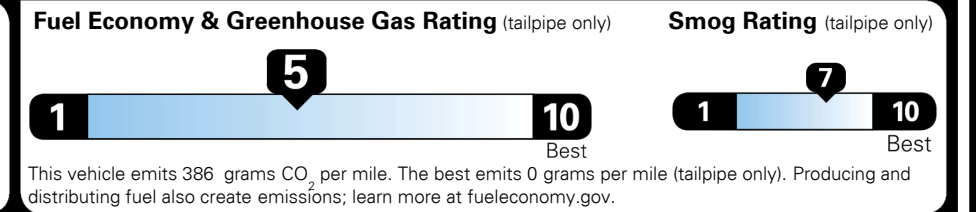

\$135.00

MSRP INCLUDING OPTIONS

\$ 28,825.00

INLAND FREIGHT AND HANDLING

\$ 1,045.00

TOTAL MANUFACTURER'S SUGGESTED RETAIL PRICE ▶

\$ 29,870.00

TOTAL ADDITIONAL WEIGHT: 6.4

EPA DOT Fuel Economy and Environment

Gasoline Vehicle

You spend **\$1,250** more in fuel costs over 5 years compared to the average new vehicle.

Annual fuel cost **\$1,750**

Actual results will vary for many reasons, including driving conditions and how you drive and maintain your vehicle. The average new vehicle gets 27 MPG and costs \$7,500 to fuel over 5 years. Cost estimates are based on 15,000 miles per year at \$ 2.70 per gallon. MPGe is miles per gasoline gallon equivalent. Vehicle emissions are a significant cause of climate change and smog.