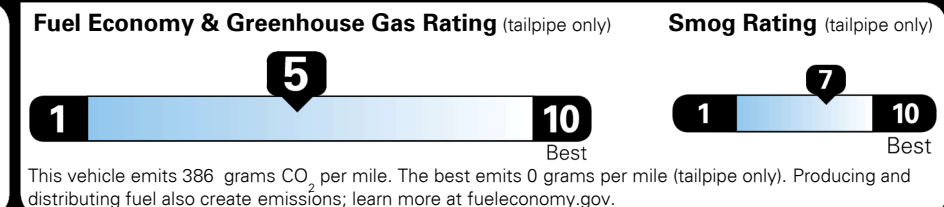

You spend
$1,250
more in fuel costs
over 5 years
compared to the
average new vehicle.

Annual fuel cost
$1,750

Actual results will vary for many reasons, including driving conditions and how you drive and maintain your vehicle. The average new vehicle gets 27 MPG and costs $7,500 to fuel over 5 years. Cost estimates are based on 15,000 miles per year at $ 2.70 per gallon. MPGe is miles per gasoline gallon equivalent. Vehicle emissions are a significant cause of climate change and smog.

fueleconomy.gov

Calculate personalized estimates and compare vehicles

GOVERNMENT 5-STAR SAFETY RATINGS

Overall Vehicle Score ★ ★ ★ ★ ★

Based on the combined rating of frontal, side and rollover. Should ONLY be compared to other vehicles of similar size and weight.

Frontal Driver ★ ★ ★ ★ ★

Crash Passenger ★ ★ ★ ★ ★

Based on the risk of injury in a frontal impact. Should ONLY be compared to other vehicles of similar size and weight.

Side Front seat ★ ★ ★ ★ ★

Crash Rear seat ★ ★ ★ ★ ★

Star ratings based on the risk of injury in a side impact.

Rollover ★ ★ ★ ★ ★

Star ratings based on the risk of rollover in a single-vehicle crash.

Star ratings range from 1 to 5 stars (★★★★★) with 5 being the highest.

Source: National Highway Traffic Safety Administration (NHTSA).

www.safercar.gov or 1-888-327-4236

Manufacturer's suggested retail price includes Manufacturer's recommended pre-delivery service. License and title fees, state and local taxes and other dealer installed options and accessories are not included in the manufacturer's suggested retail price.

PARTS CONTENT INFORMATION

FOR VEHICLES IN THIS CAR LINE U.S./CANADIAN PARTS CONTENT: 1 %

MAJOR SOURCES OF FOREIGN PARTS:
OTHER: 8%
KOREA: 91%

NOTE: PARTS CONTENT DOES NOT INCLUDE FINAL ASSEMBLY, DISTRIBUTION, OR OTHER NON-PARTS COSTS.

FOR THIS VEHICLE
FINAL ASSEMBLY POINT:
GWANGJU, KOREA

COUNTRY OF ORIGIN

ENGINE: KOREA

TRANSMISSION: KOREA

TOTAL ADDITIONAL WEIGHT: 19.0