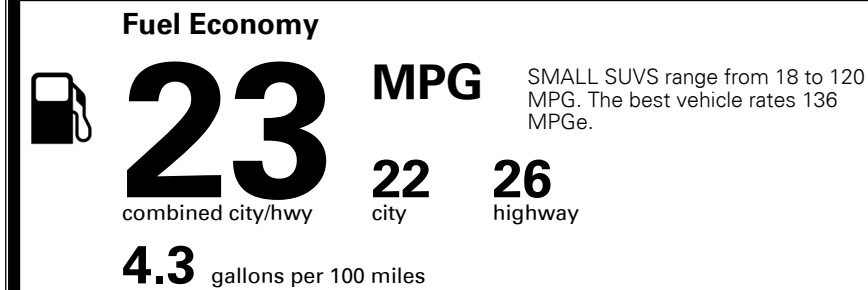

\$4,500.00

\$135.00
 \$150.00
 \$80.00

\$ 33,555.00

\$ 1,045.00

\$ 34,600.00

EPA DOT Fuel Economy and Environment

Gasoline Vehicle

You spend
\$1,250
 more in fuel costs
 over 5 years
 compared to the
 average new vehicle.