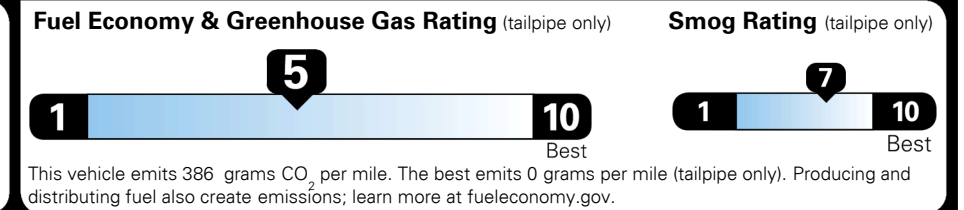

\$135.00
 \$50.00

MSRP INCLUDING OPTIONS

\$ 28,875.00

INLAND FREIGHT AND HANDLING

\$ 1,045.00

TOTAL MANUFACTURER'S SUGGESTED RETAIL PRICE ▶

\$ 29,920.00

TOTAL ADDITIONAL WEIGHT: 6.9

EPA DOT Fuel Economy and Environment

Gasoline Vehicle

You spend **\$1,250** more in fuel costs over 5 years compared to the average new vehicle.

Annual fuel cost **\$1,750**

Actual results will vary for many reasons, including driving conditions and how you drive and maintain your vehicle. The average new vehicle gets 27 MPG and costs \$7,500 to fuel over 5 years. Cost estimates are based on 15,000 miles per year at \$ 2.70 per gallon. MPGe is miles per gasoline gallon equivalent. Vehicle emissions are a significant cause of climate change and smog.