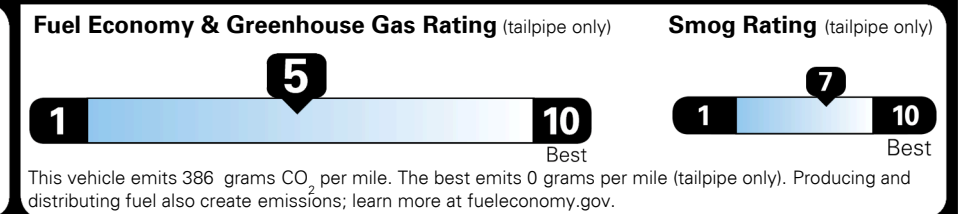

TOTAL ADDITIONAL WEIGHT: 7.2

EPA DOT Fuel Economy and Environment

Gasoline Vehicle

You spend \$1,250 more in fuel costs over 5 years compared to the average new vehicle.

Annual fuel cost \$1,750

Actual results will vary for many reasons, including driving conditions and how you drive and maintain your vehicle. The average new vehicle gets 27 MPG and costs \$7,500 to fuel over 5 years. Cost estimates are based on 15,000 miles per year at \$ 2.70 per gallon. MPGe is miles per gasoline gallon equivalent. Vehicle emissions are a significant cause of climate change and smog.