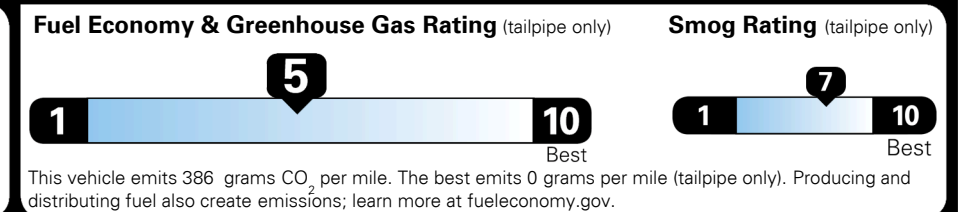

You spend
$1,250
more in fuel costs
over 5 years
compared to the
average new vehicle.

Annual fuel cost
$1,750