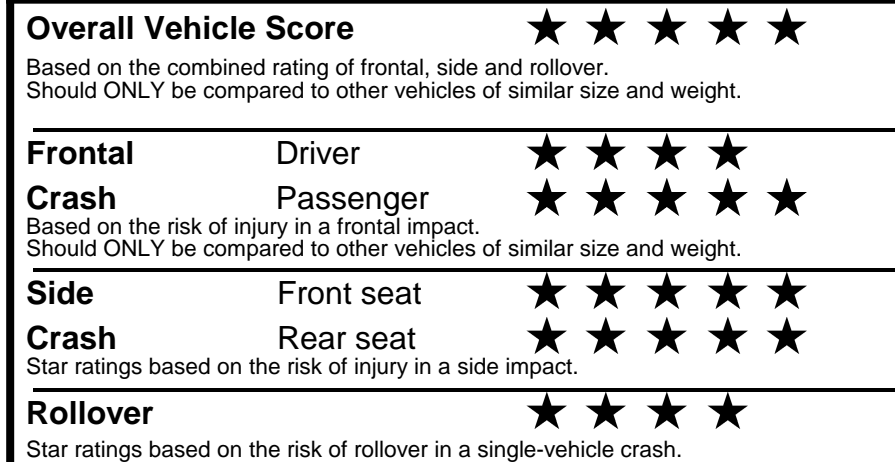

fueleconomy.gov

Calculate personalized estimates and compare vehicles

GOVERNMENT 5-STAR SAFETY RATINGS

Star ratings range from 1 to 5 stars (★★★★★) with 5 being the highest.
 Source: National Highway Traffic Safety Administration (NHTSA).
www.safercar.gov or 1-888-327-4236