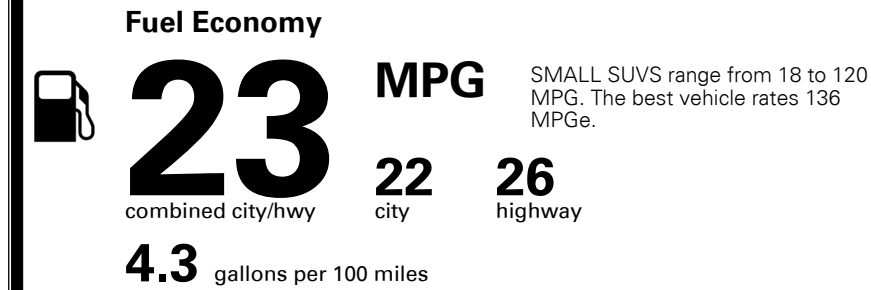

\$4,500.00

\$135.00
 \$150.00

\$ 33,475.00

\$ 1,045.00

\$ 34,520.00

EPA DOT Fuel Economy and Environment

Gasoline Vehicle

You spend
\$1,250
 more in fuel costs
 over 5 years
 compared to the
 average new vehicle.